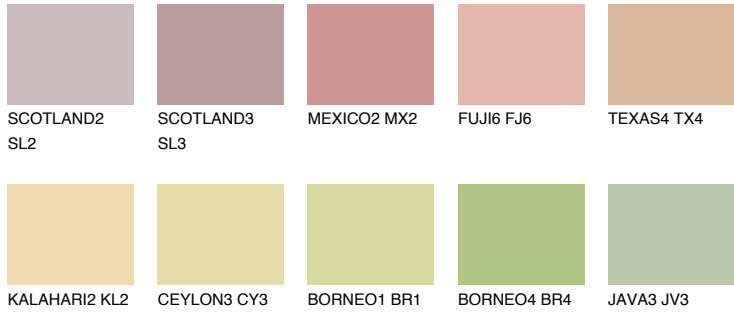

COLOUR DETAILS

GOA3 GA3

53% **TSR** 56%

Matching colours

COLOURS

INTENSE

For more information on plasters and paints, go to www.ceresit.en

*The presented colours refer to plasters and paints offered by Ceresit. Due to the use of digital techniques, the presented colours might not represent the original ones, thus they cannot be considered as a reliable colour presentation. We recommend checking the authentic colour samples.