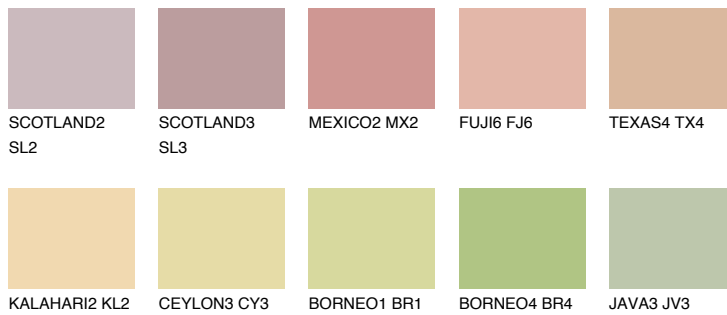

COLOUR DETAILS

GOA3 GA3

53% **TSR** 56%

Matching colours

COLOURS

INTENSE

For more information on plasters and paints, go to www.ceresit.en

*The presented colours refer to plasters and paints offered by Ceresit. Due to the use of digital techniques, the presented colours might not represent the original ones, thus they cannot be considered as a reliable colour presentation. We recommend checking the authentic colour samples.