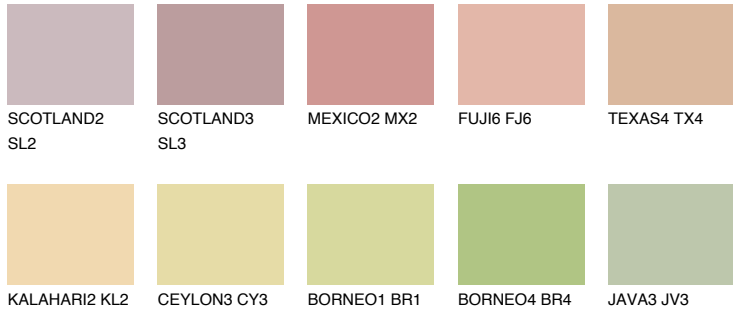

COLOUR DETAILS

GOA3 GA3

53% **TSR** 56%

Matching colours

COLOURS

INTENSE

For more information on plasters and paints, go to www.ceresit.en

*The presented colours refer to plasters and paints offered by Ceresit. Due to the use of digital techniques, the presented colours might not represent the original ones, thus they cannot be considered as a reliable colour presentation. We recommend checking the authentic colour samples.