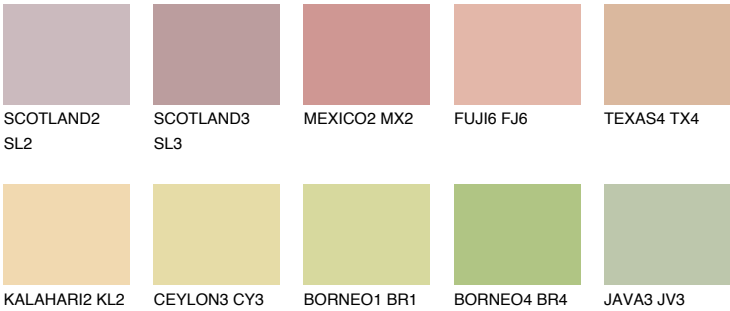

GOA3 GA3

53% **TSR** 56%

Matching colours

COLOURS

INTENSE

For more information on plasters and paints, go to www.ceresit.en

*The presented colours refer to plasters and paints offered by Ceresit. Due to the use of digital techniques, the presented colours might not represent the original ones, thus they cannot be considered as a reliable colour presentation. We recommend checking the authentic colour samples.