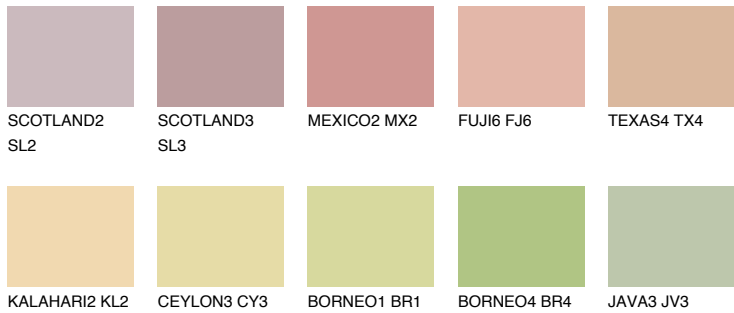

COLOUR DETAILS

GOA3 GA3

53% **TSR** 56%

Matching colours

COLOURS

INTENSE

For more information on plasters and paints, go to www.ceresit.en

*The presented colours refer to plasters and paints offered by Ceresit. Due to the use of digital techniques, the presented colours might not represent the original ones, thus they cannot be considered as a reliable colour presentation. We recommend checking the authentic colour samples.