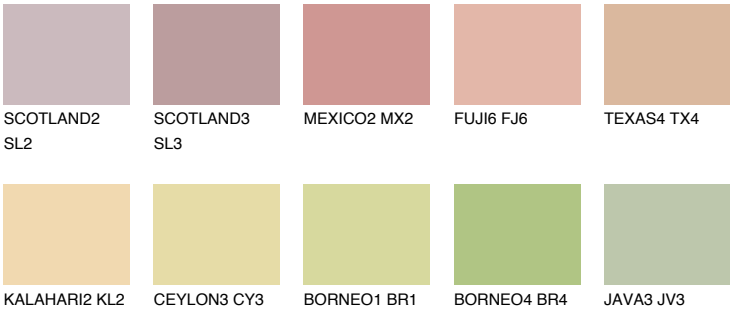

COLOUR DETAILS

GOA3 GA3

53% **TSR** 56%

Matching colours

COLOURS

INTENSE

For more information on plasters and paints, go to www.ceresit.en

*The presented colours refer to plasters and paints offered by Ceresit. Due to the use of digital techniques, the presented colours might not represent the original ones, thus they cannot be considered as a reliable colour presentation. We recommend checking the authentic colour samples.