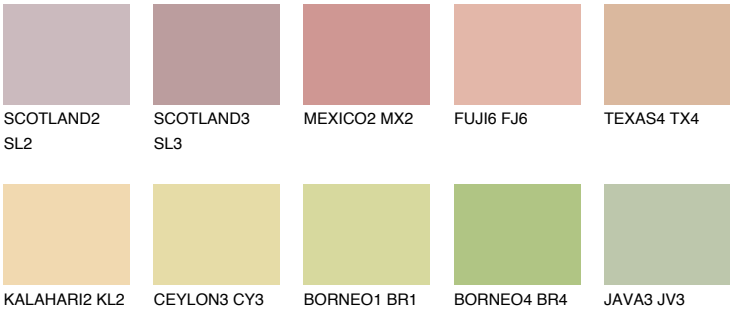

## GOA3 GA3

53% **TSR** 56%

### Matching colours

#### COLOURS

#### INTENSE

For more information on plasters and paints, go to [www.ceresit.en](http://www.ceresit.en)

\*The presented colours refer to plasters and paints offered by Ceresit. Due to the use of digital techniques, the presented colours might not represent the original ones, thus they cannot be considered as a reliable colour presentation. We recommend checking the authentic colour samples.