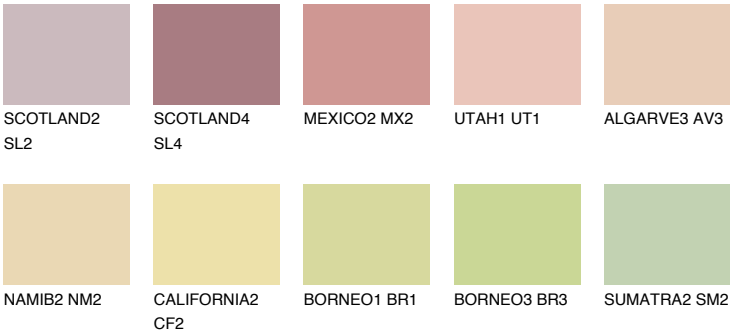

**GOA2 GA2**

59% **TSR** 60%

## Matching colours

### COLOURS

### INTENSE

For more information on plasters and paints, go to [www.ceresit.en](http://www.ceresit.en)

\*The presented colours refer to plasters and paints offered by Ceresit. Due to the use of digital techniques, the presented colours might not represent the original ones, thus they cannot be considered as a reliable colour presentation. We recommend checking the authentic colour samples.