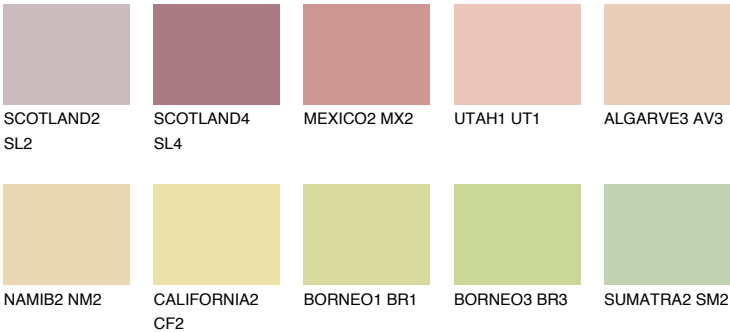

GOA2 GA2

59% **TSR** 60%

Matching colours

COLOURS

INTENSE

For more information on plasters and paints, go to
www.ceresit.en

*The presented colours refer to plasters and paints offered by Ceresit. Due to the use of digital techniques, the presented colours might not represent the original ones, thus they cannot be considered as a reliable colour presentation. We recommend checking the authentic colour samples.