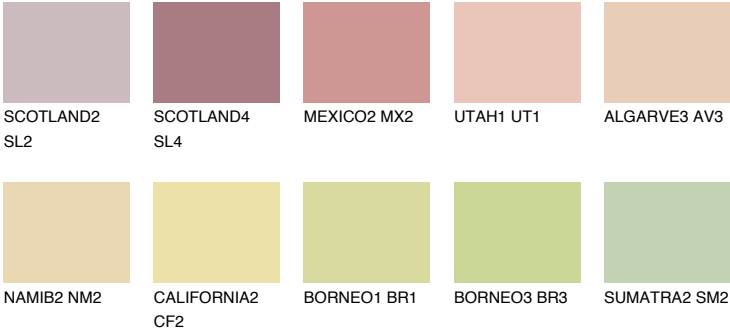

GOA2 GA2

59% **TSR** 60%

Matching colours

COLOURS

INTENSE

For more information on plasters and paints, go to www.ceresit.en

*The presented colours refer to plasters and paints offered by Ceresit. Due to the use of digital techniques, the presented colours might not represent the original ones, thus they cannot be considered as a reliable colour presentation. We recommend checking the authentic colour samples.