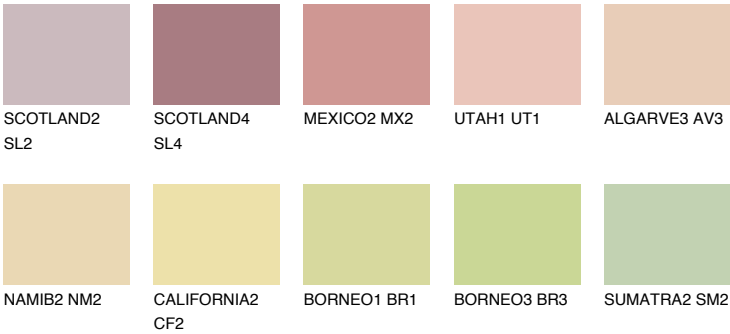

COLOUR DETAILS

GOA2 GA2

59% **TSR** 60%

Matching colours

COLOURS

INTENSE

For more information on plasters and paints, go to www.ceresit.en

*The presented colours refer to plasters and paints offered by Ceresit. Due to the use of digital techniques, the presented colours might not represent the original ones, thus they cannot be considered as a reliable colour presentation. We recommend checking the authentic colour samples.