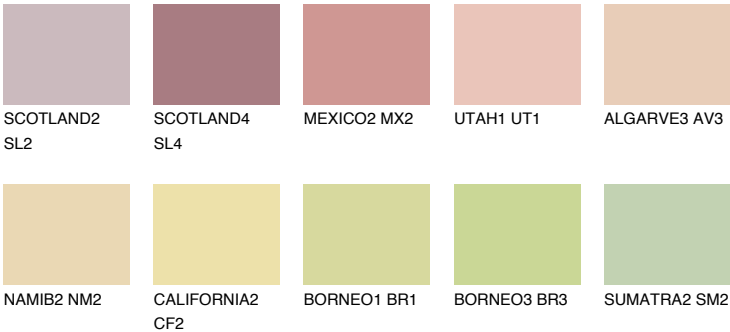

GOA2 GA2

59% **TSR** 60%

Matching colours

COLOURS

INTENSE

For more information on plasters and paints, go to www.ceresit.en

*The presented colours refer to plasters and paints offered by Ceresit. Due to the use of digital techniques, the presented colours might not represent the original ones, thus they cannot be considered as a reliable colour presentation. We recommend checking the authentic colour samples.