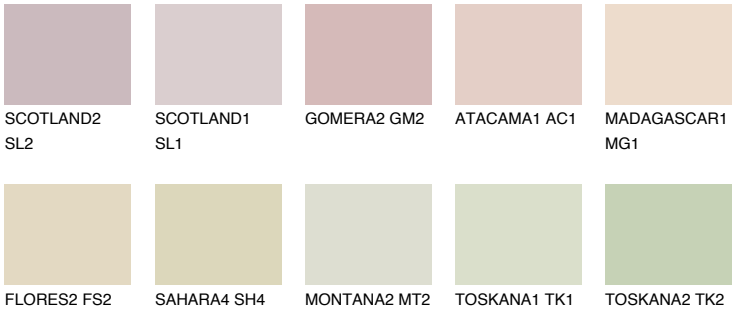

GOA1 GA1

67% **TSR** 64%

Matching colours

COLOURS

INTENSE

For more information on plasters and paints, go to www.ceresit.en

*The presented colours refer to plasters and paints offered by Ceresit. Due to the use of digital techniques, the presented colours might not represent the original ones, thus they cannot be considered as a reliable colour presentation. We recommend checking the authentic colour samples.