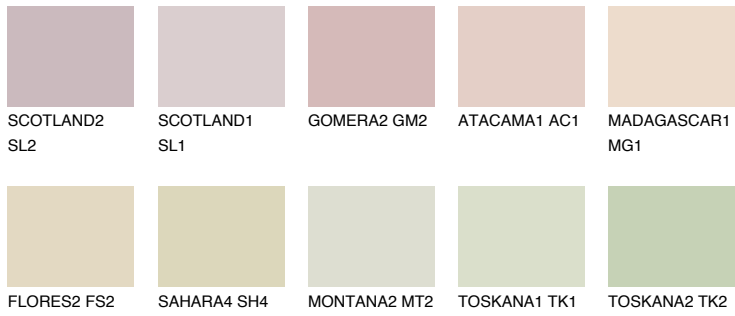

# COLOUR DETAILS

## GOA1 GA1

67% **TSR** 64%

## Matching colours

### COLOURS