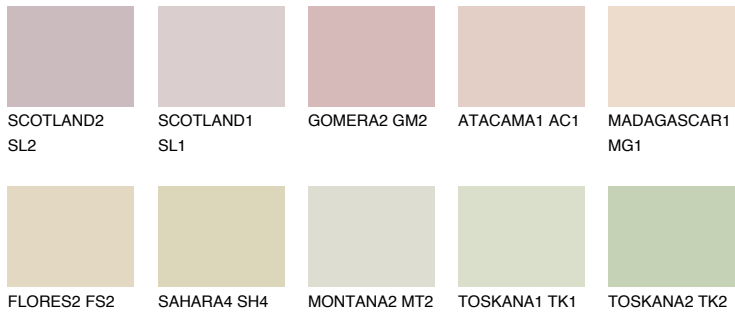

COLOUR DETAILS

GOA1 GA1

67% TSR 64%

Matching colours

COLOURS

INTENSE

For more information on plasters and paints, go to www.ceresit.en

*The presented colours refer to plasters and paints offered by Ceresit. Due to the use of digital techniques, the presented colours might not represent the original ones, thus they cannot be considered as a reliable colour presentation. We recommend checking the authentic colour samples.