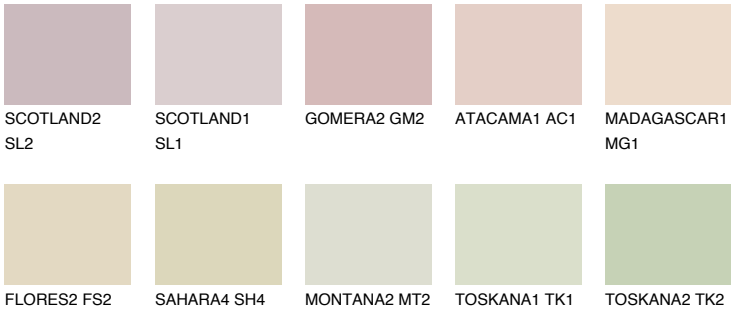

GOA1 GA1

67% **TSR** 64%

Matching colours

COLOURS

INTENSE

For more information on plasters and paints, go to www.ceresit.en

*The presented colours refer to plasters and paints offered by Ceresit. Due to the use of digital techniques, the presented colours might not represent the original ones, thus they cannot be considered as a reliable colour presentation. We recommend checking the authentic colour samples.