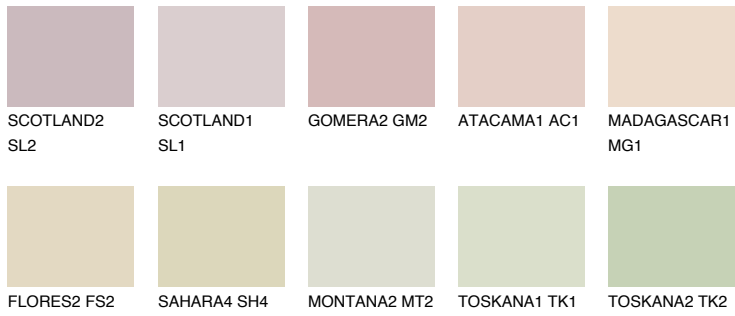

COLOUR DETAILS

GOA1 GA1

67% TSR 64%

Matching colours

COLOURS

INTENSE

For more information on plasters and paints, go to www.ceresit.en

*The presented colours refer to plasters and paints offered by Ceresit. Due to the use of digital techniques, the presented colours might not represent the original ones, thus they cannot be considered as a reliable colour presentation. We recommend checking the authentic colour samples.