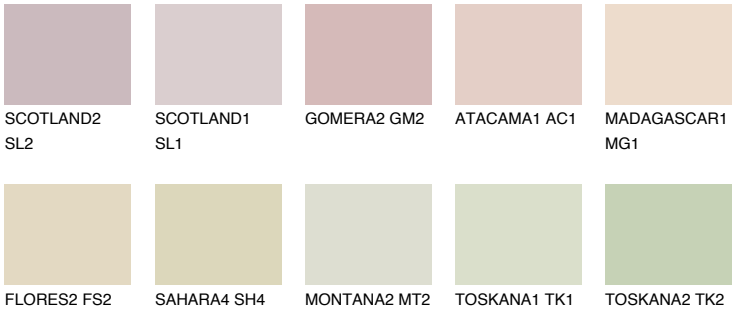

COLOUR DETAILS

GOA1 GA1

67% TSR 64%

Matching colours

COLOURS

INTENSE

For more information on plasters and paints, go to www.ceresit.en

*The presented colours refer to plasters and paints offered by Ceresit. Due to the use of digital techniques, the presented colours might not represent the original ones, thus they cannot be considered as a reliable colour presentation. We recommend checking the authentic colour samples.