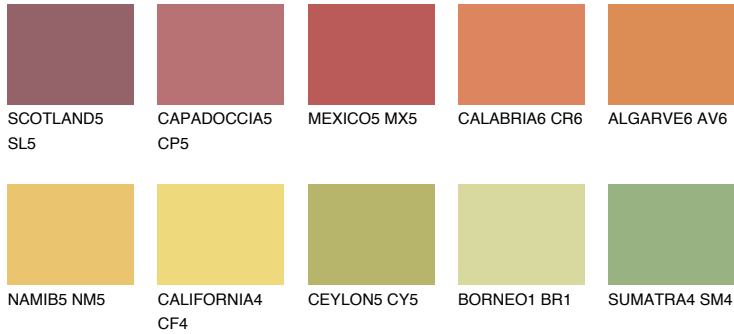

# COLOUR DETAILS

## FLORIDA6 FL6

48% TSR 58%

### Matching colours

#### COLOURS