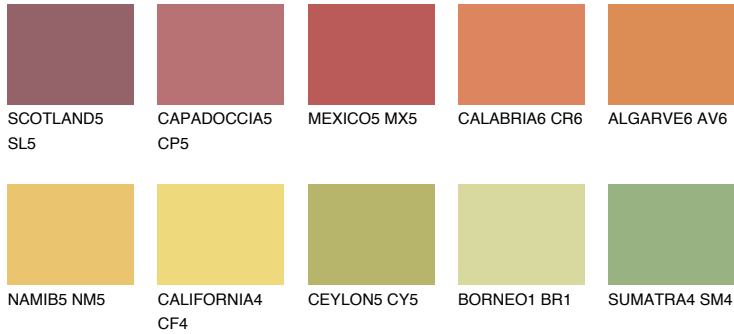

COLOUR DETAILS

FLORIDA6 FL6

48% TSR 58%

Matching colours

COLOURS

INTENSE

For more information on plasters and paints, go to www.ceresit.en

*The presented colours refer to plasters and paints offered by Ceresit. Due to the use of digital techniques, the presented colours might not represent the original ones, thus they cannot be considered as a reliable colour presentation. We recommend checking the authentic colour samples.