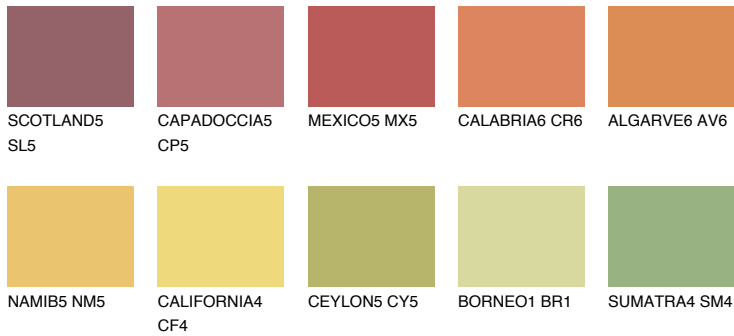

COLOUR DETAILS

FLORIDA6 FL6

48% TSR 58%

Matching colours

COLOURS

INTENSE

For more information on plasters and paints, go to www.ceresit.en

*The presented colours refer to plasters and paints offered by Ceresit. Due to the use of digital techniques, the presented colours might not represent the original ones, thus they cannot be considered as a reliable colour presentation. We recommend checking the authentic colour samples.