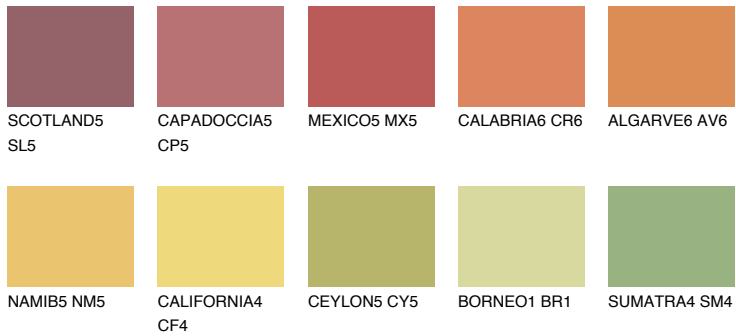

COLOUR DETAILS

FLORIDA6 FL6

48% TSR 58%

Matching colours

COLOURS

INTENSE

For more information on plasters and paints, go to www.ceresit.en

*The presented colours refer to plasters and paints offered by Ceresit. Due to the use of digital techniques, the presented colours might not represent the original ones, thus they cannot be considered as a reliable colour presentation. We recommend checking the authentic colour samples.