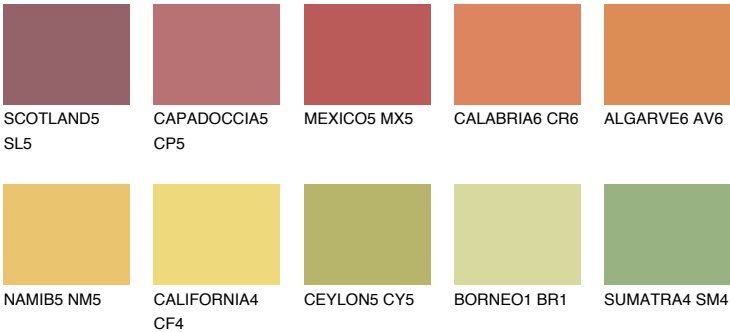

FLORIDA6 FL6

48% TSR 58%

Matching colours

COLOURS

INTENSE

For more information on plasters and paints, go to www.ceresit.en

*The presented colours refer to plasters and paints offered by Ceresit. Due to the use of digital techniques, the presented colours might not represent the original ones, thus they cannot be considered as a reliable colour presentation. We recommend checking the authentic colour samples.