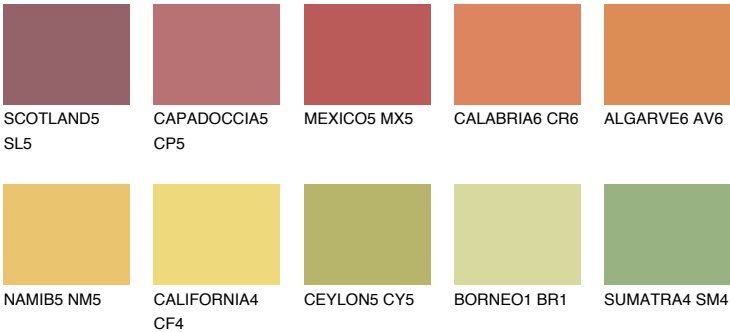

## FLORIDA6 FL6

48% TSR 58%

### Matching colours

#### COLOURS

#### INTENSE

For more information on plasters and paints, go to [www.ceresit.en](http://www.ceresit.en)

\*The presented colours refer to plasters and paints offered by Ceresit. Due to the use of digital techniques, the presented colours might not represent the original ones, thus they cannot be considered as a reliable colour presentation. We recommend checking the authentic colour samples.