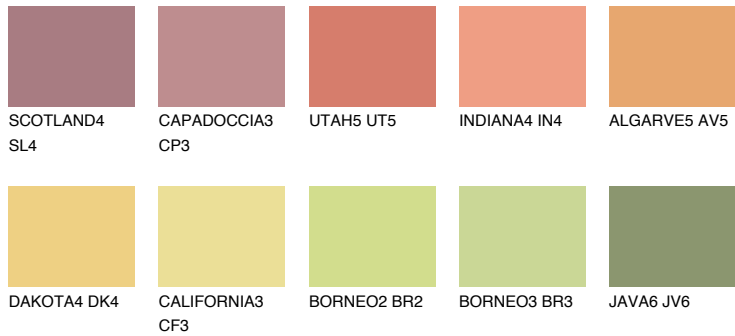

# COLOUR DETAILS

## FLORIDA5 FL5

58% **TSR** 61%

### Matching colours

#### COLOURS