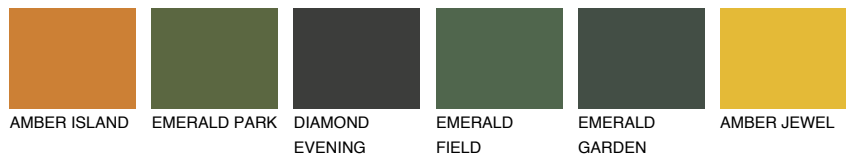

COLOUR DETAILS

FLORIDA5 FL5

58% **TSR** 61%

Matching colours

COLOURS

INTENSE

For more information on plasters and paints, go to www.ceresit.en

*The presented colours refer to plasters and paints offered by Ceresit. Due to the use of digital techniques, the presented colours might not represent the original ones, thus they cannot be considered as a reliable colour presentation. We recommend checking the authentic colour samples.