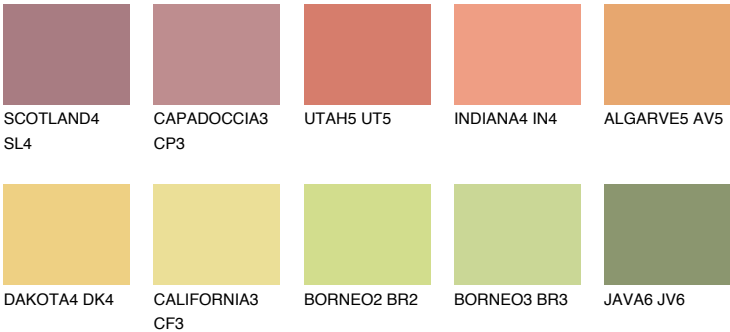

FLORIDA5 FL5

58% **TSR** 61%

Matching colours

COLOURS

INTENSE

For more information on plasters and paints, go to www.ceresit.en

*The presented colours refer to plasters and paints offered by Ceresit. Due to the use of digital techniques, the presented colours might not represent the original ones, thus they cannot be considered as a reliable colour presentation. We recommend checking the authentic colour samples.