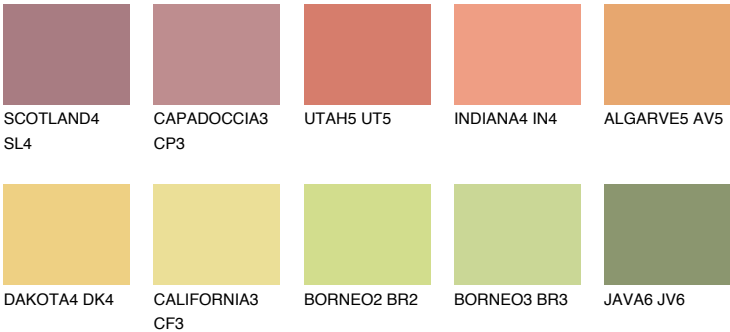

## FLORIDA5 FL5

58% **TSR** 61%

### Matching colours

#### COLOURS

#### INTENSE

For more information on plasters and paints, go to [www.ceresit.en](http://www.ceresit.en)

\*The presented colours refer to plasters and paints offered by Ceresit. Due to the use of digital techniques, the presented colours might not represent the original ones, thus they cannot be considered as a reliable colour presentation. We recommend checking the authentic colour samples.