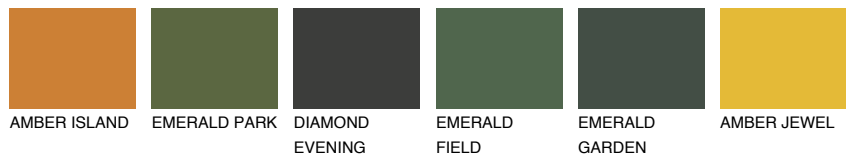

COLOUR DETAILS

FLORIDA5 FL5

58% TSR 61%

Matching colours

COLOURS

INTENSE

For more information on plasters and paints, go to www.ceresit.en

*The presented colours refer to plasters and paints offered by Ceresit. Due to the use of digital techniques, the presented colours might not represent the original ones, thus they cannot be considered as a reliable colour presentation. We recommend checking the authentic colour samples.