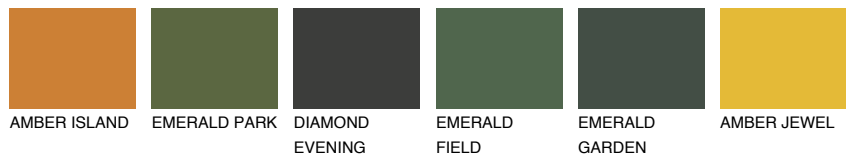

# COLOUR DETAILS

## FLORIDA5 FL5

58% TSR 61%

### Matching colours

#### COLOURS