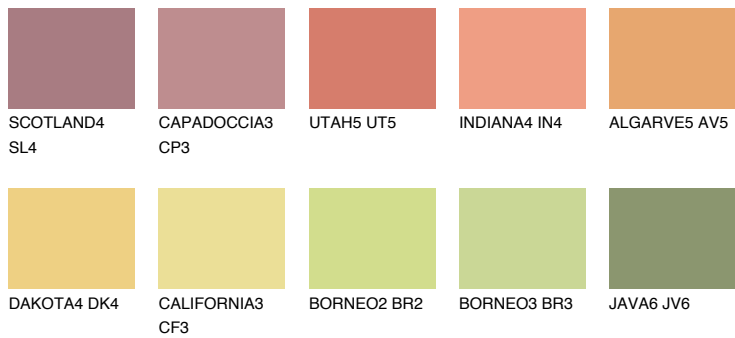

COLOUR DETAILS

FLORIDA5 FL5

58% TSR 61%

Matching colours

COLOURS

INTENSE

For more information on plasters and paints, go to www.ceresit.en

*The presented colours refer to plasters and paints offered by Ceresit. Due to the use of digital techniques, the presented colours might not represent the original ones, thus they cannot be considered as a reliable colour presentation. We recommend checking the authentic colour samples.