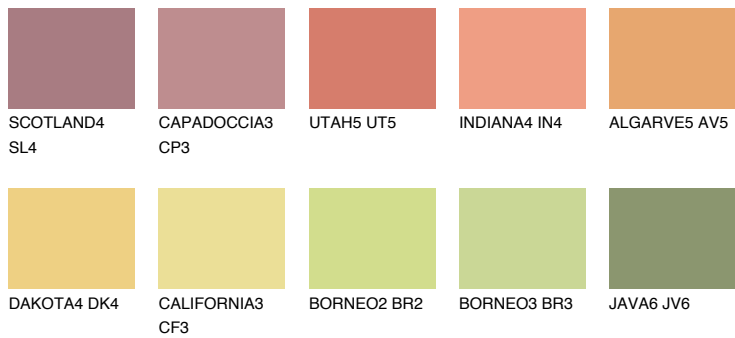

# COLOUR DETAILS

## FLORIDA5 FL5

58% TSR 61%

### Matching colours

#### COLOURS