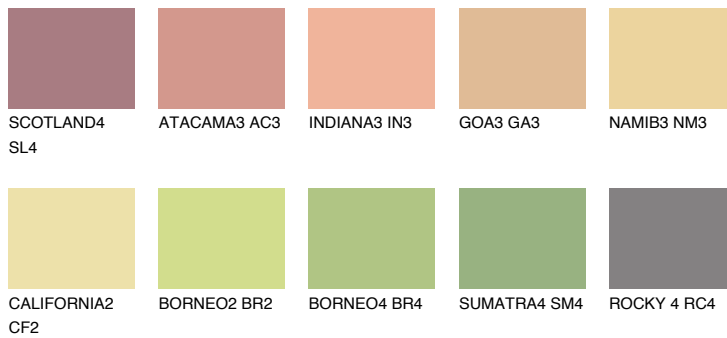

COLOUR DETAILS

FLORIDA4 FL4

62% TSR 62%

Matching colours

COLOURS

INTENSE

For more information on plasters and paints, go to www.ceresit.en

*The presented colours refer to plasters and paints offered by Ceresit. Due to the use of digital techniques, the presented colours might not represent the original ones, thus they cannot be considered as a reliable colour presentation. We recommend checking the authentic colour samples.