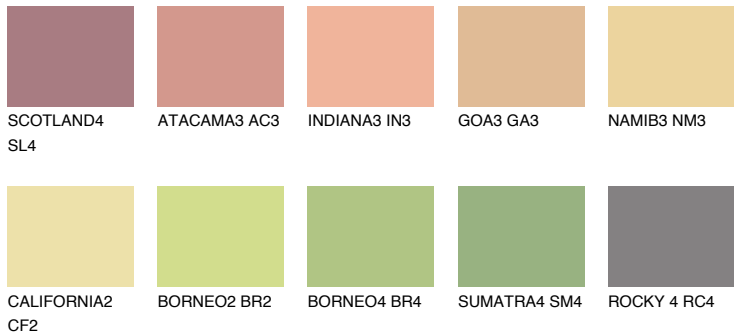

COLOUR DETAILS

FLORIDA4 FL4

62% TSR 62%

Matching colours

COLOURS

INTENSE

For more information on plasters and paints, go to www.ceresit.en

*The presented colours refer to plasters and paints offered by Ceresit. Due to the use of digital techniques, the presented colours might not represent the original ones, thus they cannot be considered as a reliable colour presentation. We recommend checking the authentic colour samples.