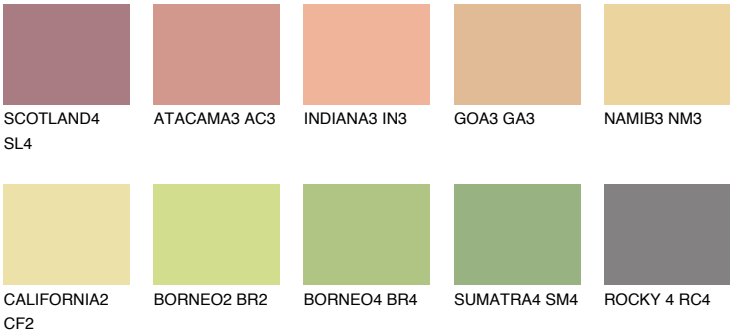

COLOUR DETAILS

FLORIDA4 FL4

62% TSR 62%

Matching colours

COLOURS

INTENSE

For more information on plasters and paints, go to www.ceresit.en

*The presented colours refer to plasters and paints offered by Ceresit. Due to the use of digital techniques, the presented colours might not represent the original ones, thus they cannot be considered as a reliable colour presentation. We recommend checking the authentic colour samples.