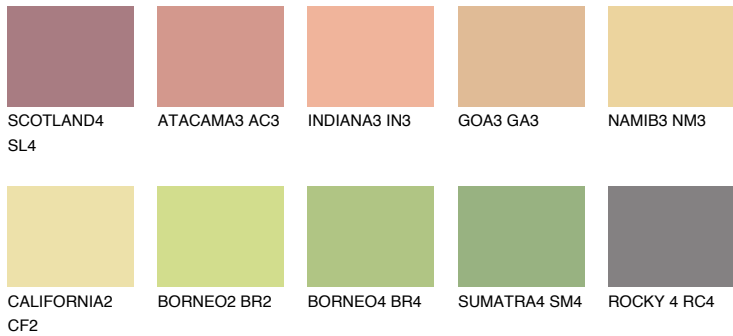

COLOUR DETAILS

FLORIDA4 FL4

62% TSR 62%

Matching colours

COLOURS

INTENSE

For more information on plasters and paints, go to www.ceresit.en

*The presented colours refer to plasters and paints offered by Ceresit. Due to the use of digital techniques, the presented colours might not represent the original ones, thus they cannot be considered as a reliable colour presentation. We recommend checking the authentic colour samples.