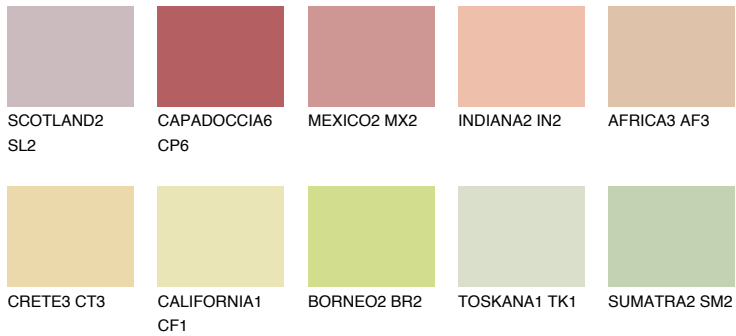

COLOUR DETAILS

FLORIDA3 FL3

65% TSR 66%

Matching colours

COLOURS

INTENSE

For more information on plasters and paints, go to www.ceresit.en

*The presented colours refer to plasters and paints offered by Ceresit. Due to the use of digital techniques, the presented colours might not represent the original ones, thus they cannot be considered as a reliable colour presentation. We recommend checking the authentic colour samples.