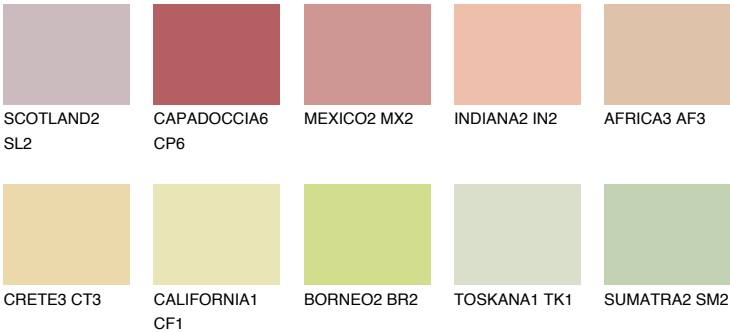

FLORIDA3 FL3

65% TSR 66%

Matching colours

COLOURS

INTENSE

For more information on plasters and paints, go to www.ceresit.en

*The presented colours refer to plasters and paints offered by Ceresit. Due to the use of digital techniques, the presented colours might not represent the original ones, thus they cannot be considered as a reliable colour presentation. We recommend checking the authentic colour samples.