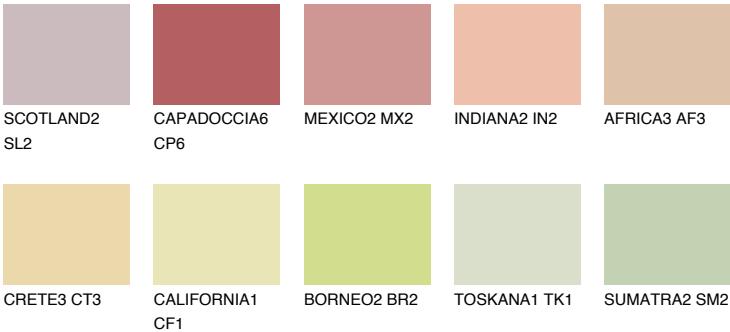

FLORIDA3 FL3

65% **TSR** 66%

Matching colours

COLOURS

INTENSE

For more information on plasters and paints, go to www.ceresit.en

*The presented colours refer to plasters and paints offered by Ceresit. Due to the use of digital techniques, the presented colours might not represent the original ones, thus they cannot be considered as a reliable colour presentation. We recommend checking the authentic colour samples.