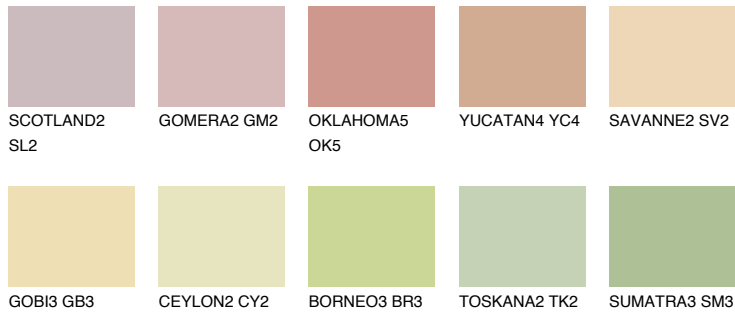

COLOUR DETAILS

FLORIDA2 FL2

70% TSR 69%

Matching colours

COLOURS

INTENSE

For more information on plasters and paints, go to www.ceresit.en

*The presented colours refer to plasters and paints offered by Ceresit. Due to the use of digital techniques, the presented colours might not represent the original ones, thus they cannot be considered as a reliable colour presentation. We recommend checking the authentic colour samples.