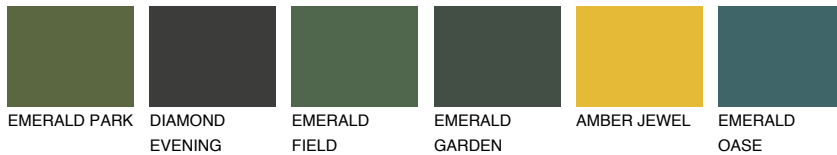

COLOUR DETAILS

FLORIDA2 FL2

70% TSR 69%

Matching colours

COLOURS

INTENSE

For more information on plasters and paints, go to www.ceresit.en

*The presented colours refer to plasters and paints offered by Ceresit. Due to the use of digital techniques, the presented colours might not represent the original ones, thus they cannot be considered as a reliable colour presentation. We recommend checking the authentic colour samples.