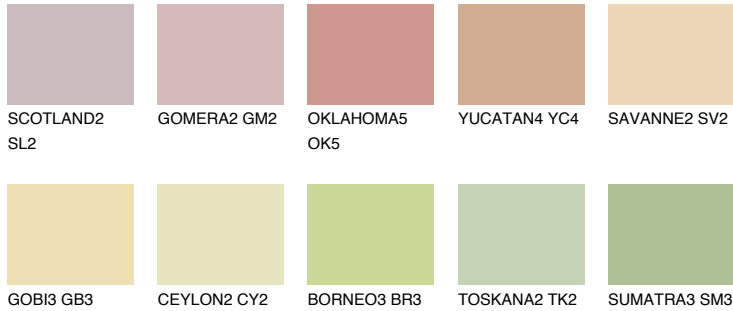

# COLOUR DETAILS

### Matching colours

#### COLOURS

#### INTENSE

For more information on plasters and paints, go to [www.ceresit.en](http://www.ceresit.en)

\*The presented colours refer to plasters and paints offered by Ceresit. Due to the use of digital techniques, the presented colours might not represent the original ones, thus they cannot be considered as a reliable colour presentation. We recommend checking the authentic colour samples.