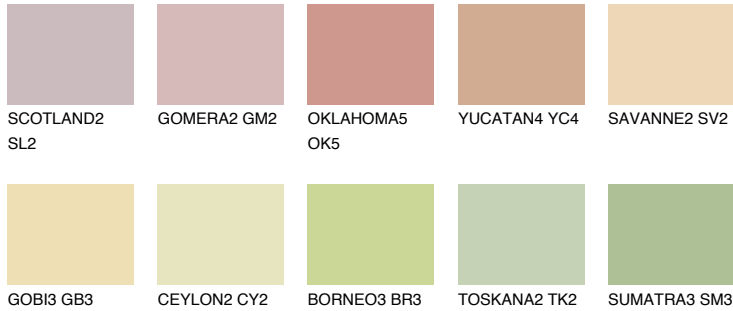

COLOUR DETAILS

FLORIDA2 FL2

70% TSR 69%

Matching colours

COLOURS

INTENSE

For more information on plasters and paints, go to www.ceresit.en

*The presented colours refer to plasters and paints offered by Ceresit. Due to the use of digital techniques, the presented colours might not represent the original ones, thus they cannot be considered as a reliable colour presentation. We recommend checking the authentic colour samples.