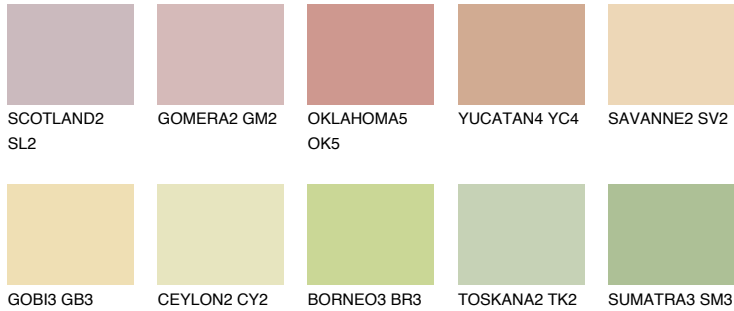

COLOUR DETAILS

FLORIDA2 FL2

70% TSR 69%

Matching colours

COLOURS

INTENSE

For more information on plasters and paints, go to www.ceresit.en

*The presented colours refer to plasters and paints offered by Ceresit. Due to the use of digital techniques, the presented colours might not represent the original ones, thus they cannot be considered as a reliable colour presentation. We recommend checking the authentic colour samples.