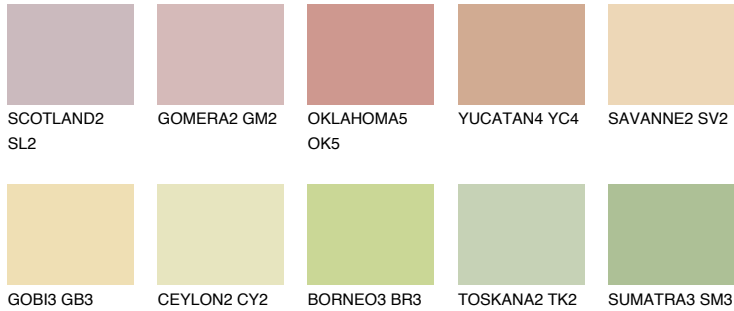

# COLOUR DETAILS

### Matching colours

#### COLOURS

#### INTENSE

For more information on plasters and paints, go to [www.ceresit.en](http://www.ceresit.en)

\*The presented colours refer to plasters and paints offered by Ceresit. Due to the use of digital techniques, the presented colours might not represent the original ones, thus they cannot be considered as a reliable colour presentation. We recommend checking the authentic colour samples.