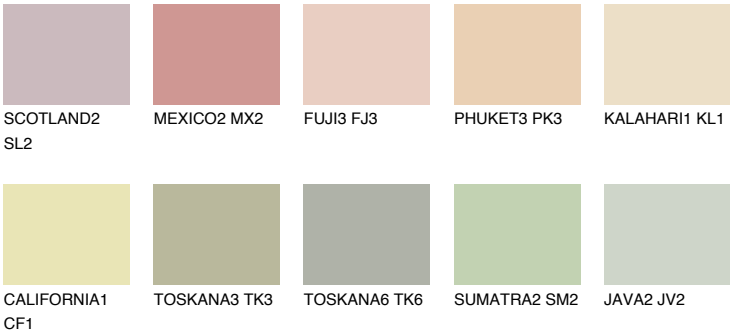

COLOUR DETAILS

FLORIDA1 FL1

74% TSR 69%

Matching colours

COLOURS

INTENSE

For more information on plasters and paints, go to www.ceresit.en

*The presented colours refer to plasters and paints offered by Ceresit. Due to the use of digital techniques, the presented colours might not represent the original ones, thus they cannot be considered as a reliable colour presentation. We recommend checking the authentic colour samples.