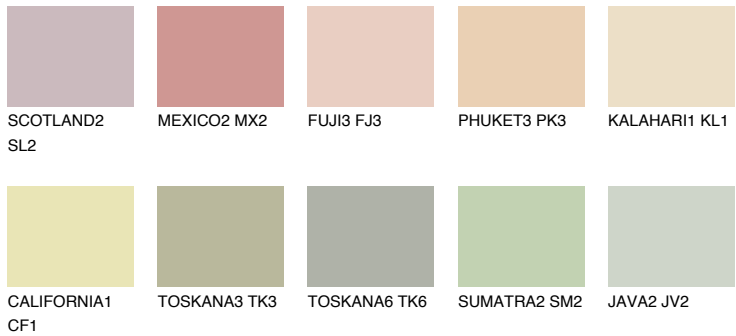

# COLOUR DETAILS

### Matching colours

#### COLOURS

#### INTENSE

For more information on plasters and paints, go to [www.ceresit.en](http://www.ceresit.en)

\*The presented colours refer to plasters and paints offered by Ceresit. Due to the use of digital techniques, the presented colours might not represent the original ones, thus they cannot be considered as a reliable colour presentation. We recommend checking the authentic colour samples.