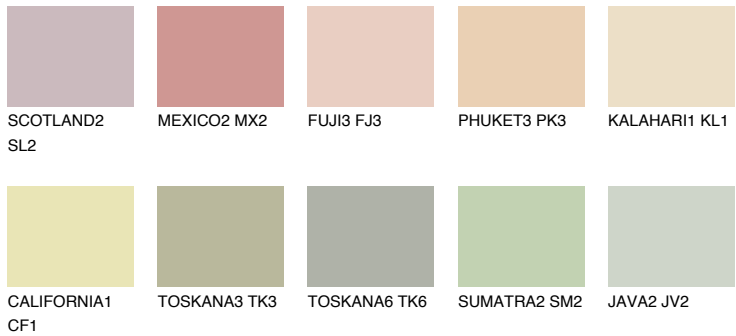

COLOUR DETAILS

FLORIDA1 FL1

74% TSR 69%

Matching colours

COLOURS

INTENSE

For more information on plasters and paints, go to www.ceresit.en

*The presented colours refer to plasters and paints offered by Ceresit. Due to the use of digital techniques, the presented colours might not represent the original ones, thus they cannot be considered as a reliable colour presentation. We recommend checking the authentic colour samples.