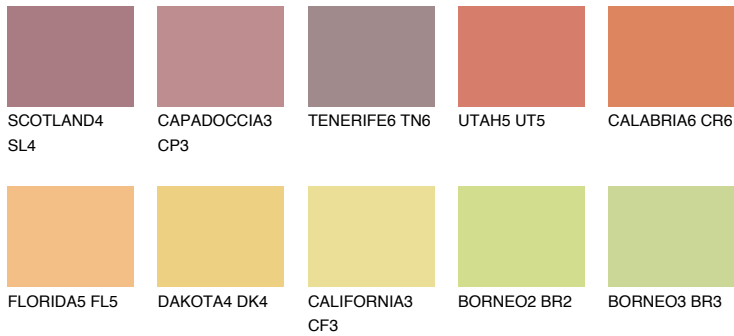

COLOUR DETAILS

BARBADOS6 BA6

44% TSR 60%

Matching colours

COLOURS

INTENSE

For more information on plasters and paints, go to www.ceresit.en

*The presented colours refer to plasters and paints offered by Ceresit. Due to the use of digital techniques, the presented colours might not represent the original ones, thus they cannot be considered as a reliable colour presentation. We recommend checking the authentic colour samples.