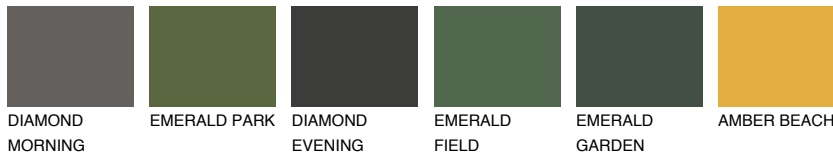

COLOUR DETAILS

BARBADOS6 BA6

44% TSR 60%

Matching colours

COLOURS

INTENSE

For more information on plasters and paints, go to www.ceresit.en

*The presented colours refer to plasters and paints offered by Ceresit. Due to the use of digital techniques, the presented colours might not represent the original ones, thus they cannot be considered as a reliable colour presentation. We recommend checking the authentic colour samples.