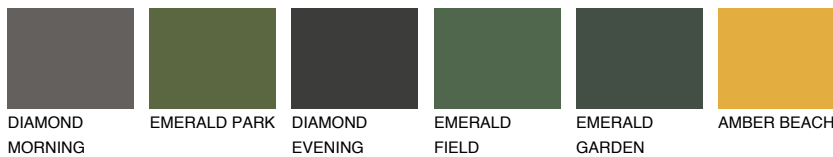

COLOUR DETAILS

BARBADOS6 BA6

44% TSR 60%

Matching colours

COLOURS

INTENSE

For more information on plasters and paints, go to www.ceresit.en

*The presented colours refer to plasters and paints offered by Ceresit. Due to the use of digital techniques, the presented colours might not represent the original ones, thus they cannot be considered as a reliable colour presentation. We recommend checking the authentic colour samples.