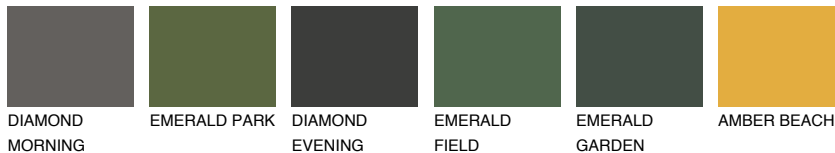

COLOUR DETAILS

BARBADOS6 BA6

44% TSR 60%

Matching colours

COLOURS

INTENSE

For more information on plasters and paints, go to www.ceresit.en

*The presented colours refer to plasters and paints offered by Ceresit. Due to the use of digital techniques, the presented colours might not represent the original ones, thus they cannot be considered as a reliable colour presentation. We recommend checking the authentic colour samples.