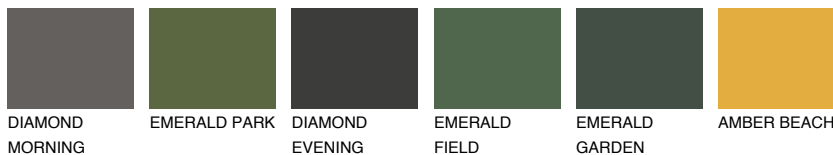

COLOUR DETAILS

BARBADOS6 BA6

44% TSR 60%

Matching colours

COLOURS

INTENSE

For more information on plasters and paints, go to www.ceresit.en

*The presented colours refer to plasters and paints offered by Ceresit. Due to the use of digital techniques, the presented colours might not represent the original ones, thus they cannot be considered as a reliable colour presentation. We recommend checking the authentic colour samples.