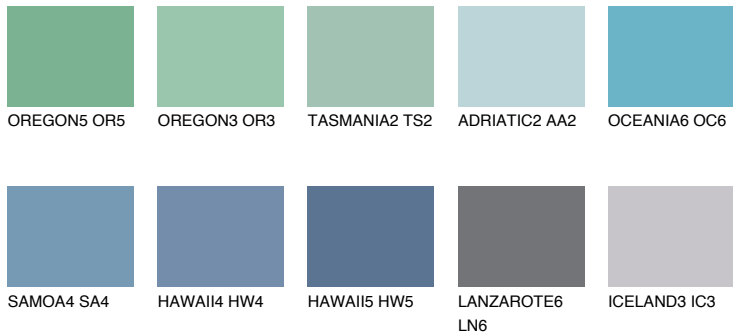

COLOUR DETAILS

TAHITI3 TH3

☀ 35%   **TSR 40%**

Matching colours

COLOURS

INTENSE

For more information on plasters and paints, go to www.ceresit.en

*The presented colours refer to plasters and paints offered by Ceresit. Due to the use of digital techniques, the presented colours might not represent the original ones, thus they cannot be considered as a reliable colour presentation. We recommend checking the authentic colour samples.