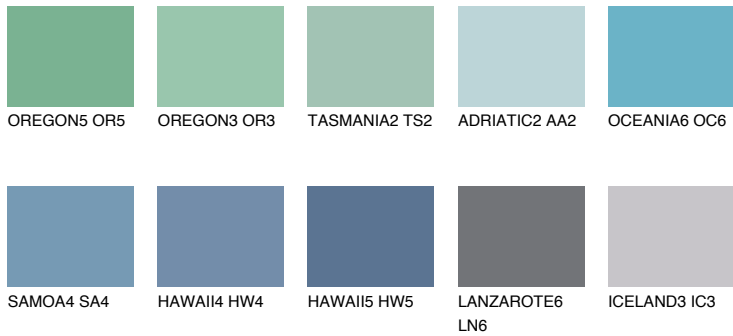

COLOUR DETAILS

TAHITI3 TH3

☀ 35% **TSR** 40%

Matching colours

COLOURS

INTENSE

For more information on plasters and paints, go to www.ceresit.en

*The presented colours refer to plasters and paints offered by Ceresit. Due to the use of digital techniques, the presented colours might not represent the original ones, thus they cannot be considered as a reliable colour presentation. We recommend checking the authentic colour samples.