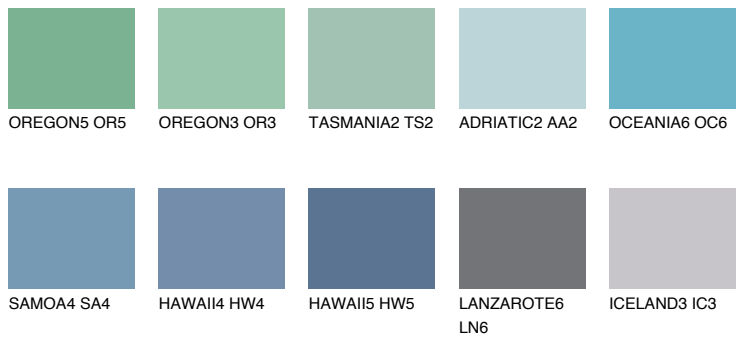

COLOUR DETAILS

TAHITI3 TH3

☀ 35% **TSR** 40%

Matching colours

COLOURS

INTENSE

For more information on plasters and paints, go to www.ceresit.en

*The presented colours refer to plasters and paints offered by Ceresit. Due to the use of digital techniques, the presented colours might not represent the original ones, thus they cannot be considered as a reliable colour presentation. We recommend checking the authentic colour samples.