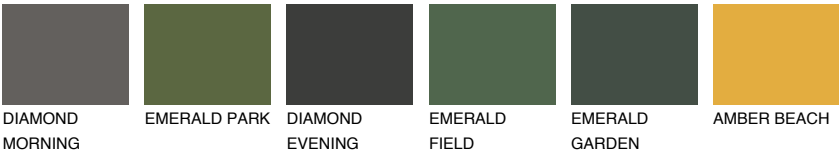

BARBADOS5 BA5

48% **TSR** 61%

Matching colours

COLOURS

INTENSE

For more information on plasters and paints, go to www.ceresit.en

*The presented colours refer to plasters and paints offered by Ceresit. Due to the use of digital techniques, the presented colours might not represent the original ones, thus they cannot be considered as a reliable colour presentation. We recommend checking the authentic colour samples.