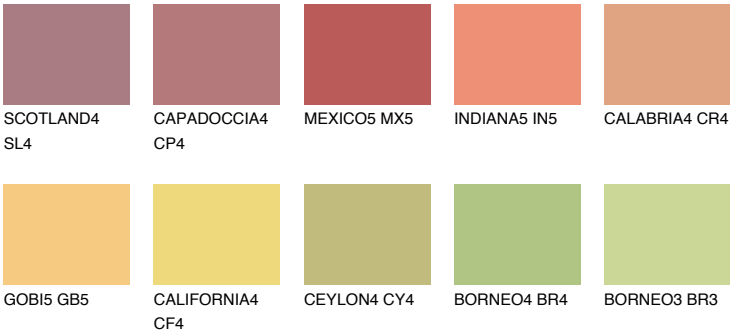

BARBADOS5 BA5

48% **TSR** 61%

Matching colours

COLOURS

INTENSE

For more information on plasters and paints, go to www.ceresit.en

*The presented colours refer to plasters and paints offered by Ceresit. Due to the use of digital techniques, the presented colours might not represent the original ones, thus they cannot be considered as a reliable colour presentation. We recommend checking the authentic colour samples.