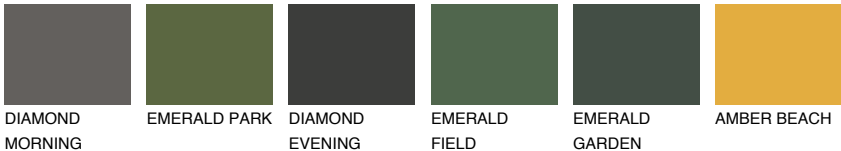

BARBADOS5 BA5

48% **TSR** 61%

Matching colours

COLOURS

INTENSE

For more information on plasters and paints, go to www.ceresit.en

*The presented colours refer to plasters and paints offered by Ceresit. Due to the use of digital techniques, the presented colours might not represent the original ones, thus they cannot be considered as a reliable colour presentation. We recommend checking the authentic colour samples.