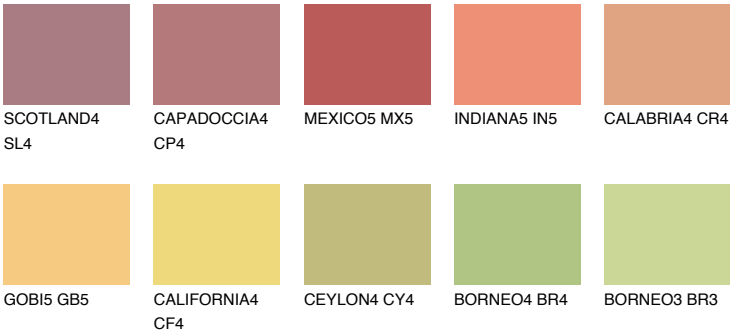

## BARBADOS5 BA5

48% TSR 61%

### Matching colours

#### COLOURS

#### INTENSE

For more information on plasters and paints, go to [www.ceresit.en](http://www.ceresit.en)

\*The presented colours refer to plasters and paints offered by Ceresit. Due to the use of digital techniques, the presented colours might not represent the original ones, thus they cannot be considered as a reliable colour presentation. We recommend checking the authentic colour samples.