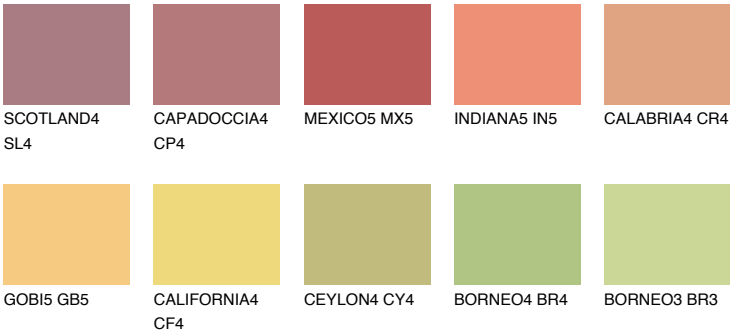

## BARBADOS5 BA5

48% **TSR** 61%

### Matching colours

#### COLOURS

#### INTENSE

For more information on plasters and paints, go to [www.ceresit.en](http://www.ceresit.en)

\*The presented colours refer to plasters and paints offered by Ceresit. Due to the use of digital techniques, the presented colours might not represent the original ones, thus they cannot be considered as a reliable colour presentation. We recommend checking the authentic colour samples.