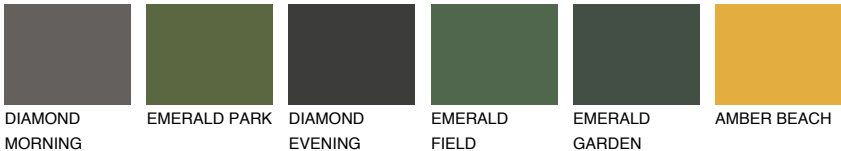

COLOUR DETAILS

BARBADOS5 BA5

48% TSR 61%

Matching colours

COLOURS

INTENSE

For more information on plasters and paints, go to www.ceresit.en

*The presented colours refer to plasters and paints offered by Ceresit. Due to the use of digital techniques, the presented colours might not represent the original ones, thus they cannot be considered as a reliable colour presentation. We recommend checking the authentic colour samples.