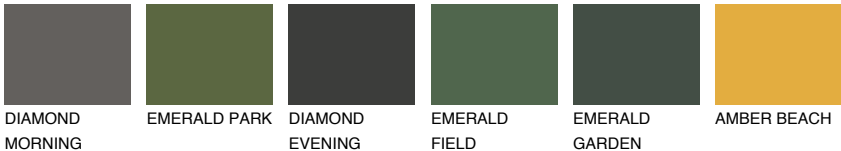

BARBADOS5 BA5

48% TSR 61%

Matching colours

COLOURS

INTENSE

For more information on plasters and paints, go to www.ceresit.en

*The presented colours refer to plasters and paints offered by Ceresit. Due to the use of digital techniques, the presented colours might not represent the original ones, thus they cannot be considered as a reliable colour presentation. We recommend checking the authentic colour samples.