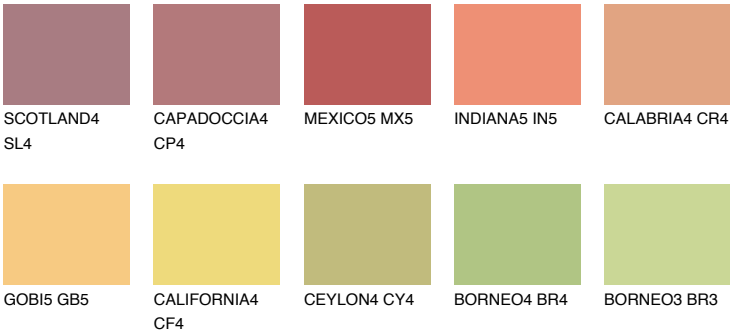

COLOUR DETAILS

BARBADOS5 BA5

48% TSR 61%

Matching colours

COLOURS

INTENSE

For more information on plasters and paints, go to www.ceresit.en

*The presented colours refer to plasters and paints offered by Ceresit. Due to the use of digital techniques, the presented colours might not represent the original ones, thus they cannot be considered as a reliable colour presentation. We recommend checking the authentic colour samples.