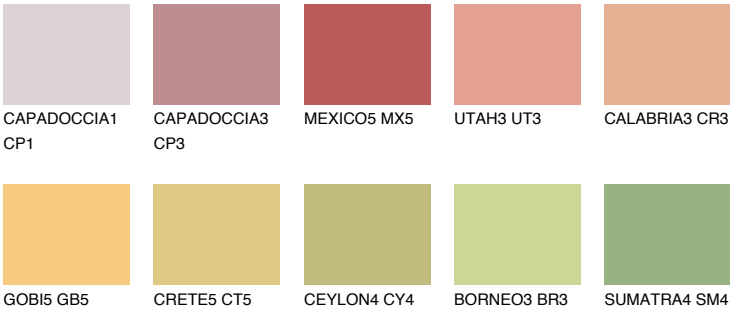

## BARBADOS4 BA4

51% **TSR** 61%

### Matching colours

#### COLOURS

#### INTENSE

For more information on plasters and paints, go to [www.ceresit.en](http://www.ceresit.en)

\*The presented colours refer to plasters and paints offered by Ceresit. Due to the use of digital techniques, the presented colours might not represent the original ones, thus they cannot be considered as a reliable colour presentation. We recommend checking the authentic colour samples.