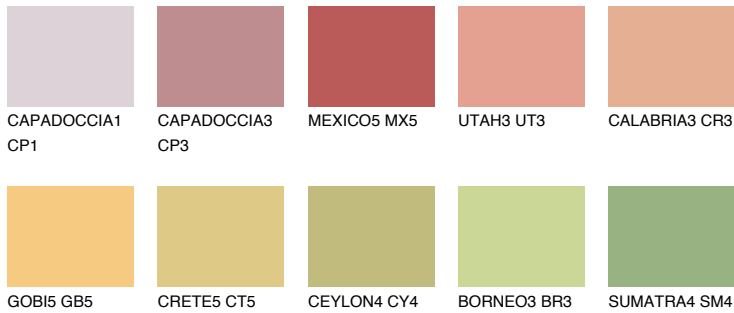

# COLOUR DETAILS

## BARBADOS4 BA4

51% **TSR** 61%

### Matching colours

#### COLOURS