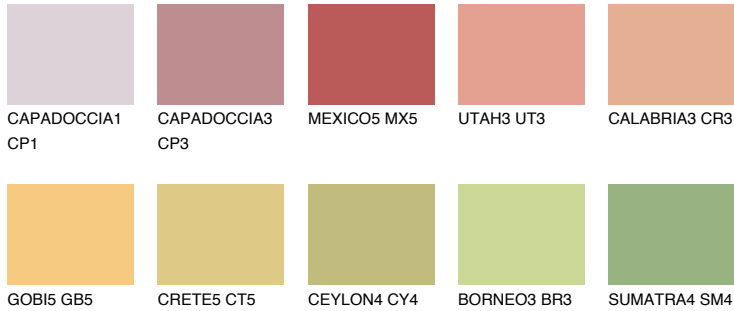

COLOUR DETAILS

BARBADOS4 BA4

51% TSR 61%

Matching colours

COLOURS

INTENSE

For more information on plasters and paints, go to www.ceresit.en

*The presented colours refer to plasters and paints offered by Ceresit. Due to the use of digital techniques, the presented colours might not represent the original ones, thus they cannot be considered as a reliable colour presentation. We recommend checking the authentic colour samples.