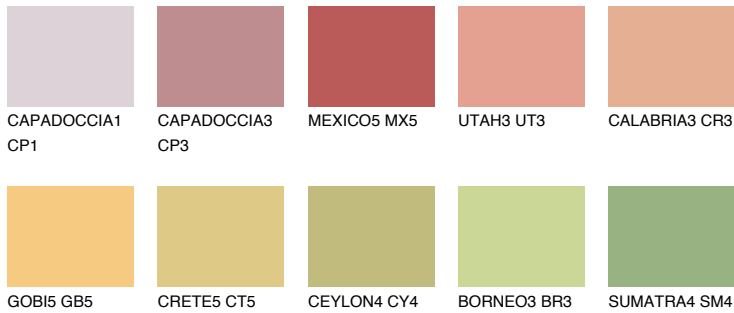

COLOUR DETAILS

BARBADOS4 BA4

51% TSR 61%

Matching colours

COLOURS

INTENSE

For more information on plasters and paints, go to www.ceresit.en

*The presented colours refer to plasters and paints offered by Ceresit. Due to the use of digital techniques, the presented colours might not represent the original ones, thus they cannot be considered as a reliable colour presentation. We recommend checking the authentic colour samples.