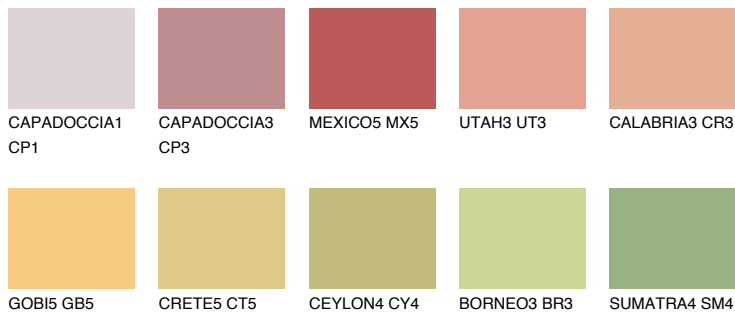

COLOUR DETAILS

BARBADOS4 BA4

51% TSR 61%

Matching colours

COLOURS

INTENSE

For more information on plasters and paints, go to www.ceresit.en

*The presented colours refer to plasters and paints offered by Ceresit. Due to the use of digital techniques, the presented colours might not represent the original ones, thus they cannot be considered as a reliable colour presentation. We recommend checking the authentic colour samples.