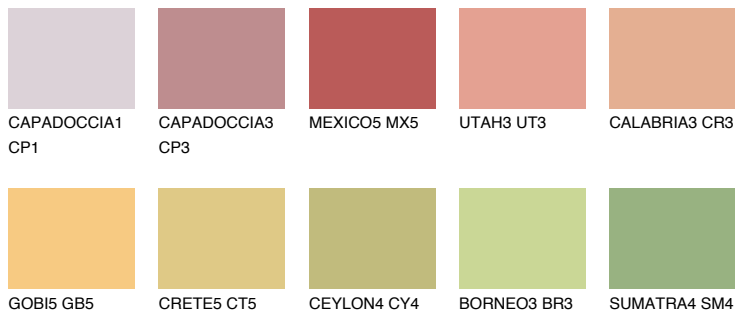

COLOUR DETAILS

BARBADOS4 BA4

51% **TSR** 61%

Matching colours

COLOURS

INTENSE

For more information on plasters and paints, go to www.ceresit.en

*The presented colours refer to plasters and paints offered by Ceresit. Due to the use of digital techniques, the presented colours might not represent the original ones, thus they cannot be considered as a reliable colour presentation. We recommend checking the authentic colour samples.