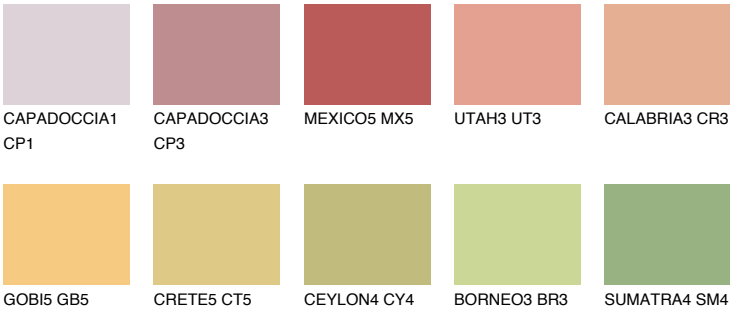

BARBADOS4 BA4

51% **TSR** 61%

Matching colours

COLOURS

INTENSE

For more information on plasters and paints, go to www.ceresit.en

*The presented colours refer to plasters and paints offered by Ceresit. Due to the use of digital techniques, the presented colours might not represent the original ones, thus they cannot be considered as a reliable colour presentation. We recommend checking the authentic colour samples.