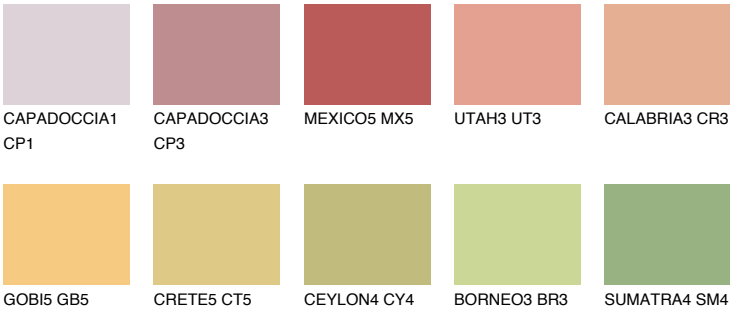

COLOUR DETAILS

BARBADOS4 BA4

51% TSR 61%

Matching colours

COLOURS

INTENSE

For more information on plasters and paints, go to www.ceresit.en

*The presented colours refer to plasters and paints offered by Ceresit. Due to the use of digital techniques, the presented colours might not represent the original ones, thus they cannot be considered as a reliable colour presentation. We recommend checking the authentic colour samples.