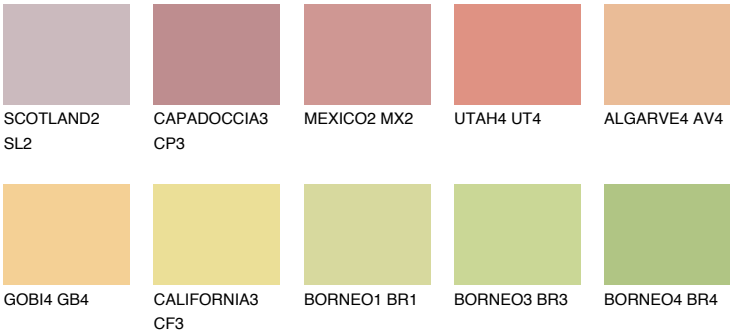

BARBADOS3 BA3

56% **TSR** 62%

Matching colours

COLOURS

INTENSE

For more information on plasters and paints, go to www.ceresit.en

*The presented colours refer to plasters and paints offered by Ceresit. Due to the use of digital techniques, the presented colours might not represent the original ones, thus they cannot be considered as a reliable colour presentation. We recommend checking the authentic colour samples.