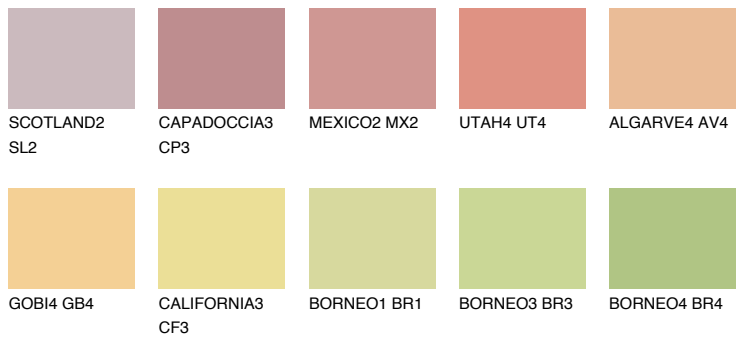

COLOUR DETAILS

BARBADOS3 BA3

56% TSR 62%

Matching colours

COLOURS

INTENSE

For more information on plasters and paints, go to www.ceresit.en

*The presented colours refer to plasters and paints offered by Ceresit. Due to the use of digital techniques, the presented colours might not represent the original ones, thus they cannot be considered as a reliable colour presentation. We recommend checking the authentic colour samples.