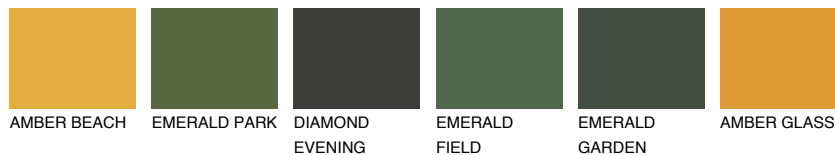

COLOUR DETAILS

BARBADOS3 BA3

56% TSR 62%

Matching colours

COLOURS

INTENSE

For more information on plasters and paints, go to www.ceresit.en

*The presented colours refer to plasters and paints offered by Ceresit. Due to the use of digital techniques, the presented colours might not represent the original ones, thus they cannot be considered as a reliable colour presentation. We recommend checking the authentic colour samples.