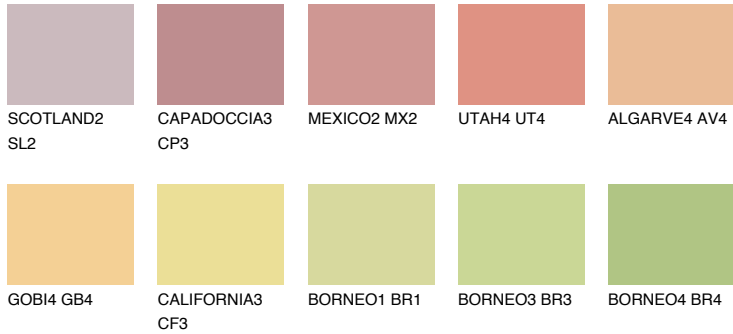

COLOUR DETAILS

BARBADOS3 BA3

56% TSR 62%

Matching colours

COLOURS

INTENSE

For more information on plasters and paints, go to www.ceresit.en

*The presented colours refer to plasters and paints offered by Ceresit. Due to the use of digital techniques, the presented colours might not represent the original ones, thus they cannot be considered as a reliable colour presentation. We recommend checking the authentic colour samples.