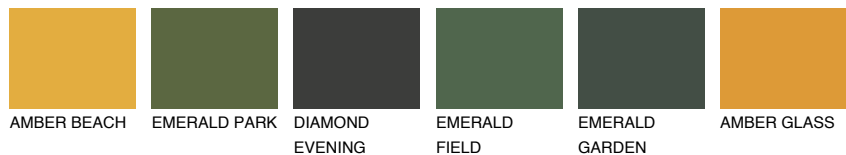

COLOUR DETAILS

BARBADOS3 BA3

56% TSR 62%

Matching colours

COLOURS

INTENSE

For more information on plasters and paints, go to www.ceresit.en

*The presented colours refer to plasters and paints offered by Ceresit. Due to the use of digital techniques, the presented colours might not represent the original ones, thus they cannot be considered as a reliable colour presentation. We recommend checking the authentic colour samples.