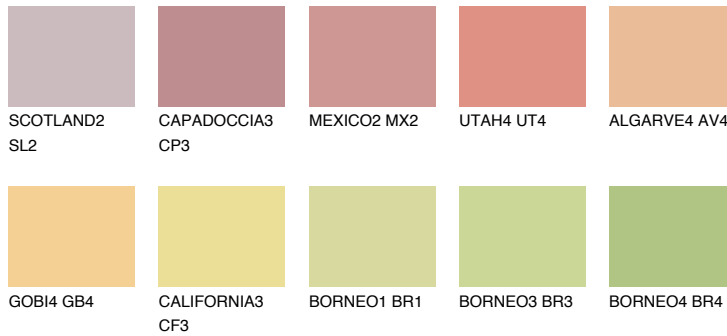

COLOUR DETAILS

BARBADOS3 BA3

56% TSR 62%

Matching colours

COLOURS

INTENSE

For more information on plasters and paints, go to www.ceresit.en

*The presented colours refer to plasters and paints offered by Ceresit. Due to the use of digital techniques, the presented colours might not represent the original ones, thus they cannot be considered as a reliable colour presentation. We recommend checking the authentic colour samples.