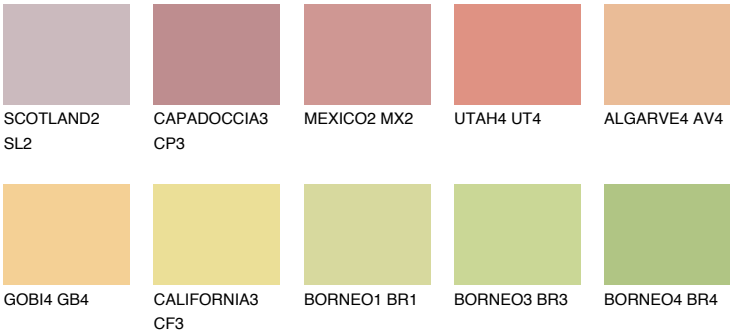

## BARBADOS3 BA3

56% TSR 62%

### Matching colours

#### COLOURS

#### INTENSE

For more information on plasters and paints, go to [www.ceresit.en](http://www.ceresit.en)

\*The presented colours refer to plasters and paints offered by Ceresit. Due to the use of digital techniques, the presented colours might not represent the original ones, thus they cannot be considered as a reliable colour presentation. We recommend checking the authentic colour samples.