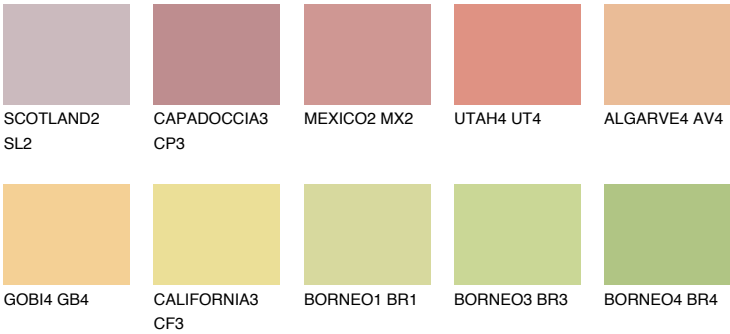

## BARBADOS3 BA3

56% **TSR** 62%

### Matching colours

#### COLOURS

#### INTENSE

For more information on plasters and paints, go to [www.ceresit.en](http://www.ceresit.en)

\*The presented colours refer to plasters and paints offered by Ceresit. Due to the use of digital techniques, the presented colours might not represent the original ones, thus they cannot be considered as a reliable colour presentation. We recommend checking the authentic colour samples.