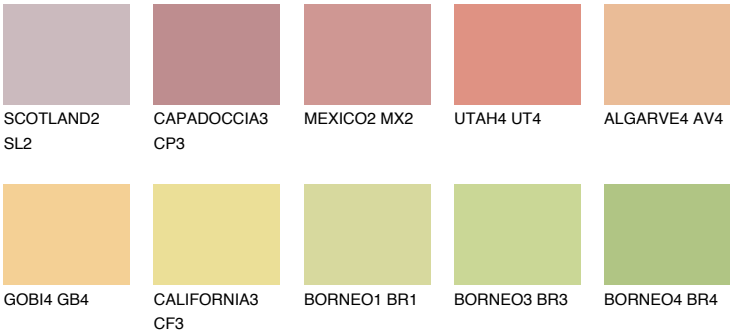

BARBADOS3 BA3

56% TSR 62%

Matching colours

COLOURS

INTENSE

For more information on plasters and paints, go to www.ceresit.en

*The presented colours refer to plasters and paints offered by Ceresit. Due to the use of digital techniques, the presented colours might not represent the original ones, thus they cannot be considered as a reliable colour presentation. We recommend checking the authentic colour samples.