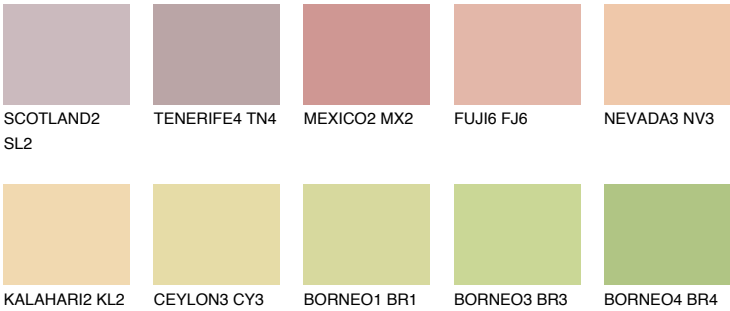

# COLOUR DETAILS

## BARBADOS2 BA2

61% TSR 65%

### Matching colours

#### COLOURS