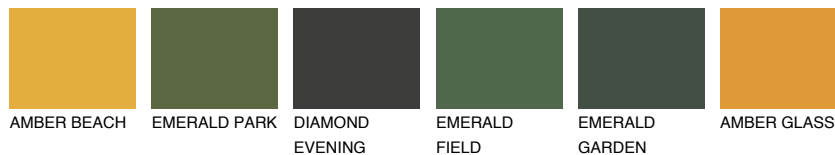

COLOUR DETAILS

BARBADOS2 BA2

61% TSR 65%

Matching colours

COLOURS

INTENSE

For more information on plasters and paints, go to www.ceresit.en

*The presented colours refer to plasters and paints offered by Ceresit. Due to the use of digital techniques, the presented colours might not represent the original ones, thus they cannot be considered as a reliable colour presentation. We recommend checking the authentic colour samples.