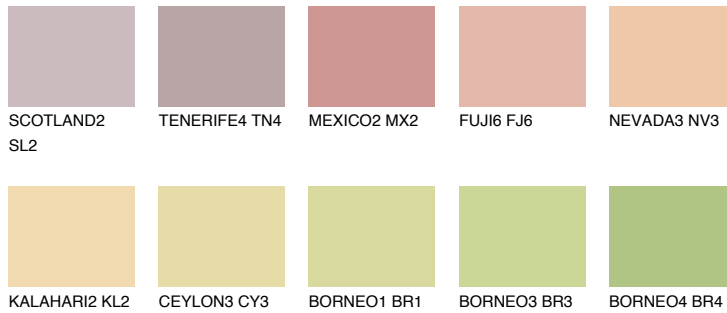

COLOUR DETAILS

BARBADOS2 BA2

61% TSR 65%

Matching colours

COLOURS

INTENSE

For more information on plasters and paints, go to www.ceresit.en

*The presented colours refer to plasters and paints offered by Ceresit. Due to the use of digital techniques, the presented colours might not represent the original ones, thus they cannot be considered as a reliable colour presentation. We recommend checking the authentic colour samples.