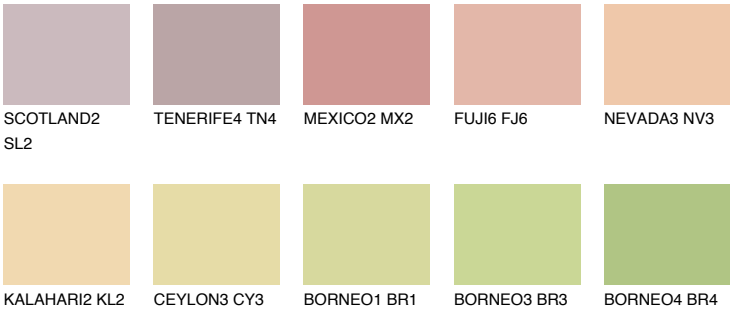

COLOUR DETAILS

BARBADOS2 BA2

61% TSR 65%

Matching colours

COLOURS

INTENSE

For more information on plasters and paints, go to www.ceresit.en

*The presented colours refer to plasters and paints offered by Ceresit. Due to the use of digital techniques, the presented colours might not represent the original ones, thus they cannot be considered as a reliable colour presentation. We recommend checking the authentic colour samples.