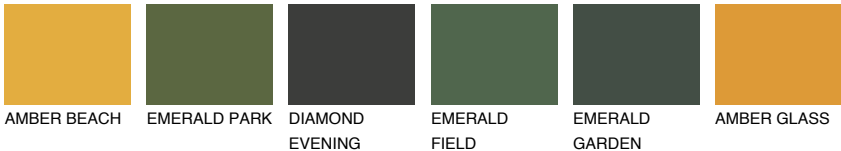

COLOUR DETAILS

BARBADOS2 BA2

61% TSR 65%

Matching colours

COLOURS

INTENSE

For more information on plasters and paints, go to www.ceresit.en

*The presented colours refer to plasters and paints offered by Ceresit. Due to the use of digital techniques, the presented colours might not represent the original ones, thus they cannot be considered as a reliable colour presentation. We recommend checking the authentic colour samples.