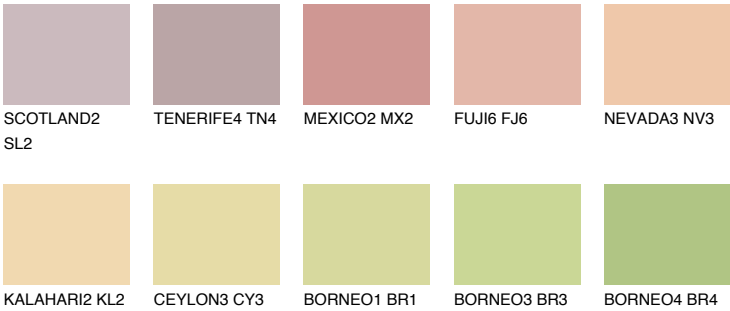

## BARBADOS2 BA2

61% TSR 65%

### Matching colours

#### COLOURS

#### INTENSE

For more information on plasters and paints, go to [www.ceresit.en](http://www.ceresit.en)

\*The presented colours refer to plasters and paints offered by Ceresit. Due to the use of digital techniques, the presented colours might not represent the original ones, thus they cannot be considered as a reliable colour presentation. We recommend checking the authentic colour samples.