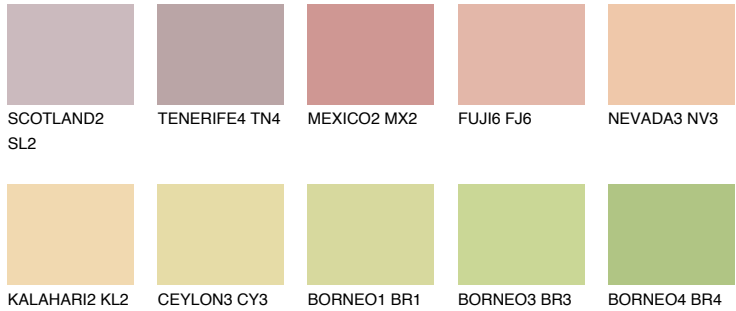

# COLOUR DETAILS

## BARBADOS2 BA2

61% TSR 65%

### Matching colours

#### COLOURS