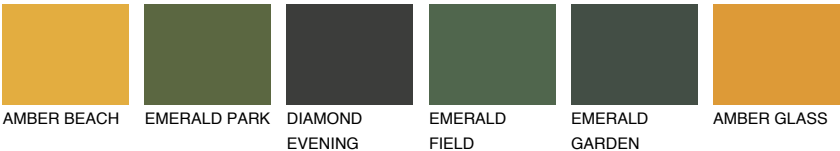

BARBADOS2 BA2

61% TSR 65%

Matching colours

COLOURS

INTENSE

For more information on plasters and paints, go to www.ceresit.en

*The presented colours refer to plasters and paints offered by Ceresit. Due to the use of digital techniques, the presented colours might not represent the original ones, thus they cannot be considered as a reliable colour presentation. We recommend checking the authentic colour samples.