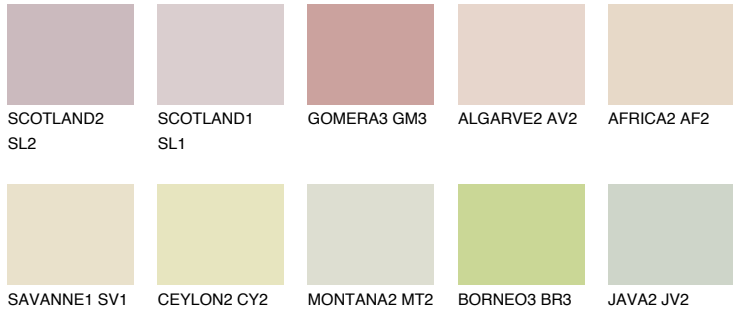

COLOUR DETAILS

BARBADOS1 BA1

72% TSR 70%

Matching colours

COLOURS

INTENSE

For more information on plasters and paints, go to www.ceresit.en

*The presented colours refer to plasters and paints offered by Ceresit. Due to the use of digital techniques, the presented colours might not represent the original ones, thus they cannot be considered as a reliable colour presentation. We recommend checking the authentic colour samples.