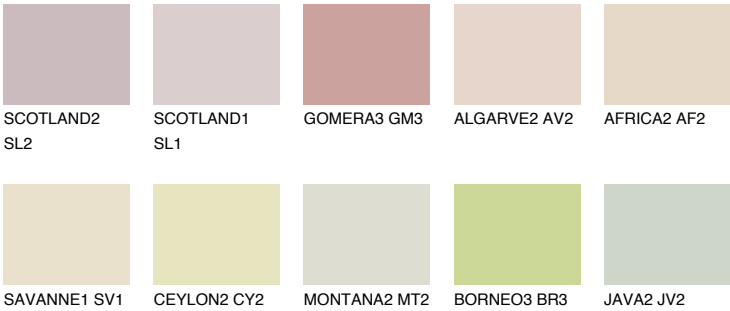

## BARBADOS1 BA1

72% **TSR** 70%

### Matching colours

#### COLOURS

#### INTENSE

For more information on plasters and paints, go to [www.ceresit.en](http://www.ceresit.en)

\*The presented colours refer to plasters and paints offered by Ceresit. Due to the use of digital techniques, the presented colours might not represent the original ones, thus they cannot be considered as a reliable colour presentation. We recommend checking the authentic colour samples.