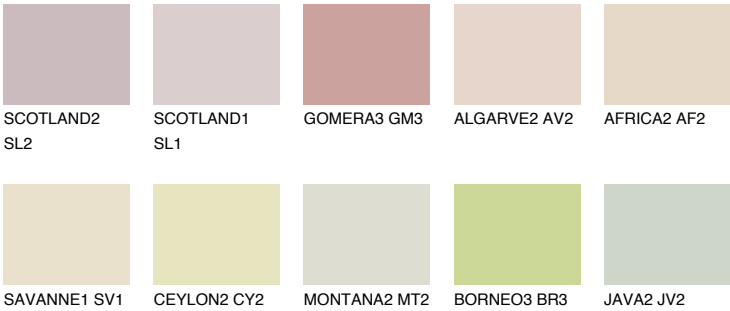

## BARBADOS1 BA1

72% TSR 70%

### Matching colours

#### COLOURS

#### INTENSE

For more information on plasters and paints, go to [www.ceresit.en](http://www.ceresit.en)

\*The presented colours refer to plasters and paints offered by Ceresit. Due to the use of digital techniques, the presented colours might not represent the original ones, thus they cannot be considered as a reliable colour presentation. We recommend checking the authentic colour samples.