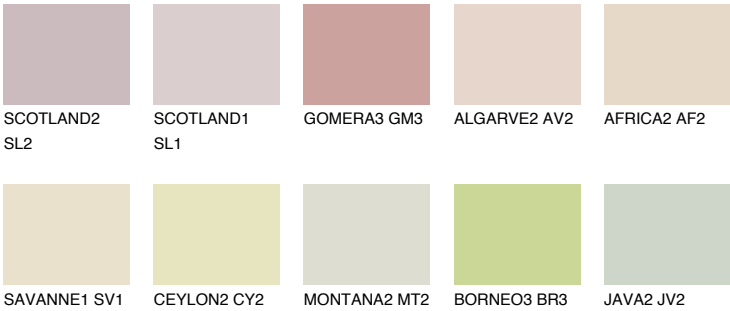

BARBADOS1 BA1

72% **TSR** 70%

Matching colours

COLOURS

INTENSE

For more information on plasters and paints, go to www.ceresit.en

*The presented colours refer to plasters and paints offered by Ceresit. Due to the use of digital techniques, the presented colours might not represent the original ones, thus they cannot be considered as a reliable colour presentation. We recommend checking the authentic colour samples.