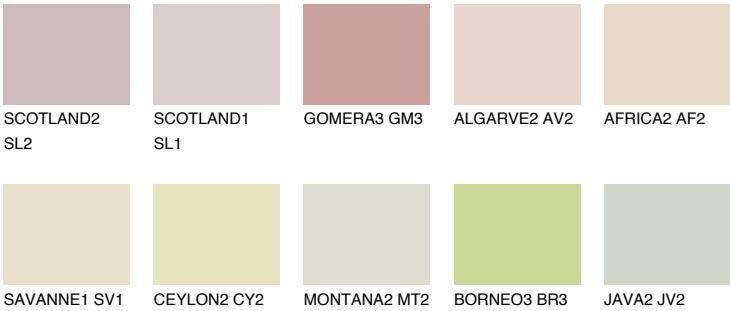

COLOUR DETAILS

BARBADOS1 BA1

72% TSR 70%

Matching colours

COLOURS

INTENSE

For more information on plasters and paints, go to www.ceresit.en

*The presented colours refer to plasters and paints offered by Ceresit. Due to the use of digital techniques, the presented colours might not represent the original ones, thus they cannot be considered as a reliable colour presentation. We recommend checking the authentic colour samples.