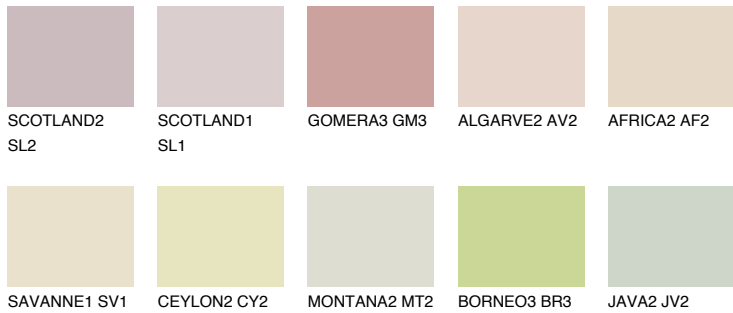

# COLOUR DETAILS

## BARBADOS1 BA1

72% TSR 70%

### Matching colours

#### COLOURS