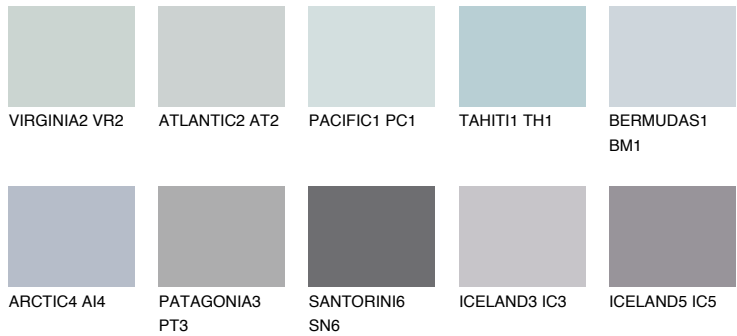

COLOUR DETAILS

ANTARCTICA6 AN6

65% **TSR** 62%

Matching colours

COLOURS

INTENSE

For more information on plasters and paints, go to www.ceresit.en

*The presented colours refer to plasters and paints offered by Ceresit. Due to the use of digital techniques, the presented colours might not represent the original ones, thus they cannot be considered as a reliable colour presentation. We recommend checking the authentic colour samples.