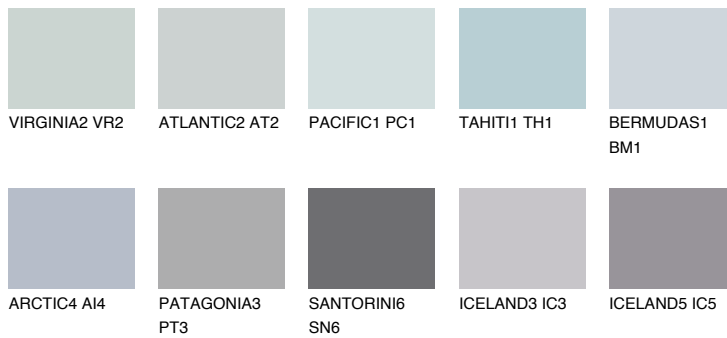

COLOUR DETAILS

ANTARCTICA6 AN6

65% **TSR** 62%

Matching colours

COLOURS

INTENSE

For more information on plasters and paints, go to www.ceresit.en

*The presented colours refer to plasters and paints offered by Ceresit. Due to the use of digital techniques, the presented colours might not represent the original ones, thus they cannot be considered as a reliable colour presentation. We recommend checking the authentic colour samples.