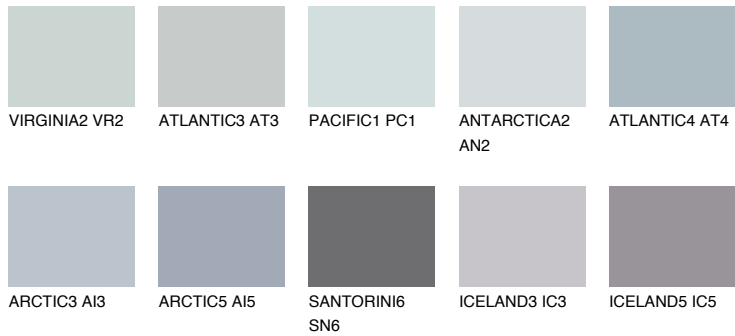

COLOUR DETAILS

ANTARCTICA5 AN5

66% **TSR** 59%

Matching colours

COLOURS

INTENSE

For more information on plasters and paints, go to www.ceresit.en

*The presented colours refer to plasters and paints offered by Ceresit. Due to the use of digital techniques, the presented colours might not represent the original ones, thus they cannot be considered as a reliable colour presentation. We recommend checking the authentic colour samples.