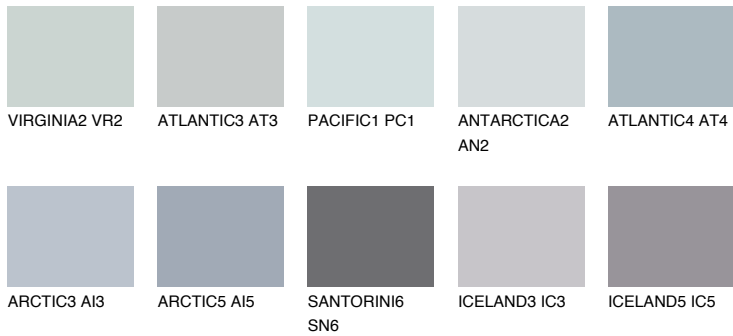

# COLOUR DETAILS

## ANTARCTICA5 AN5

66% **TSR** 59%

### Matching colours

#### COLOURS