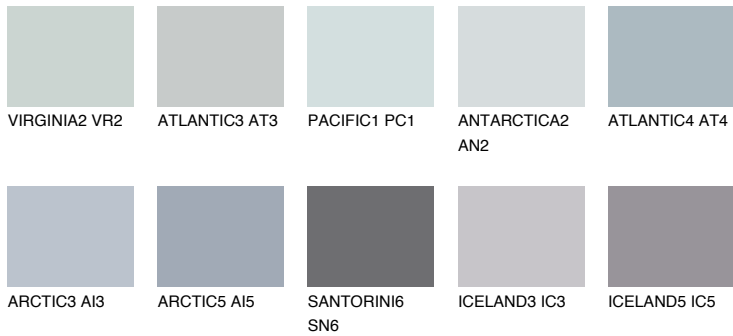

COLOUR DETAILS

ANTARCTICA5 AN5

66% **TSR** 59%

Matching colours

COLOURS

INTENSE

For more information on plasters and paints, go to www.ceresit.en

*The presented colours refer to plasters and paints offered by Ceresit. Due to the use of digital techniques, the presented colours might not represent the original ones, thus they cannot be considered as a reliable colour presentation. We recommend checking the authentic colour samples.