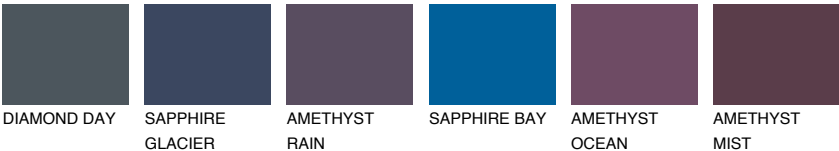

COLOUR DETAILS

ANTARCTICA3 AN3

69% TSR 64%

Matching colours

COLOURS

INTENSE

For more information on plasters and paints, go to www.ceresit.en

*The presented colours refer to plasters and paints offered by Ceresit. Due to the use of digital techniques, the presented colours might not represent the original ones, thus they cannot be considered as a reliable colour presentation. We recommend checking the authentic colour samples.