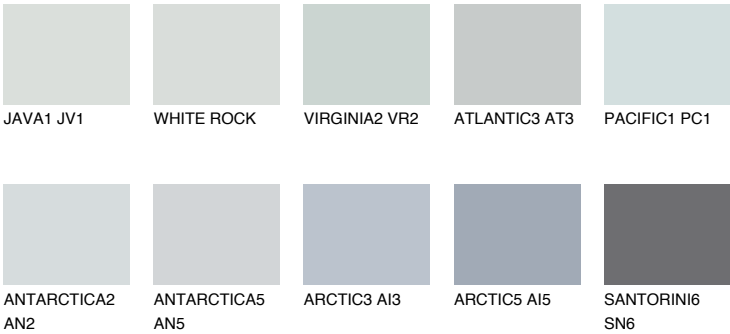

COLOUR DETAILS

ANTARCTICA3 AN3

69% TSR 64%

Matching colours

COLOURS

INTENSE

For more information on plasters and paints, go to www.ceresit.en

*The presented colours refer to plasters and paints offered by Ceresit. Due to the use of digital techniques, the presented colours might not represent the original ones, thus they cannot be considered as a reliable colour presentation. We recommend checking the authentic colour samples.