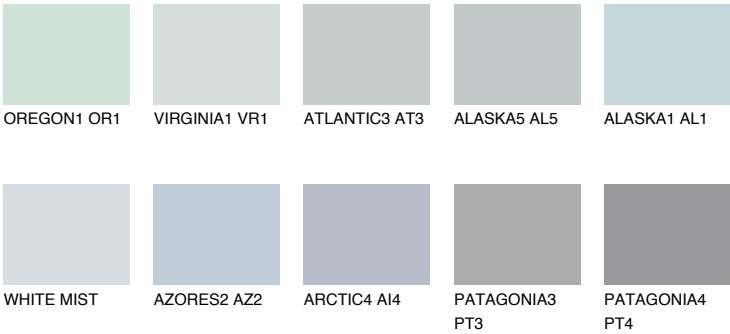

ANTARCTICA2 AN2

71% TSR 64%

Matching colours

COLOURS

INTENSE

For more information on plasters and paints, go to www.ceresit.en

*The presented colours refer to plasters and paints offered by Ceresit. Due to the use of digital techniques, the presented colours might not represent the original ones, thus they cannot be considered as a reliable colour presentation. We recommend checking the authentic colour samples.