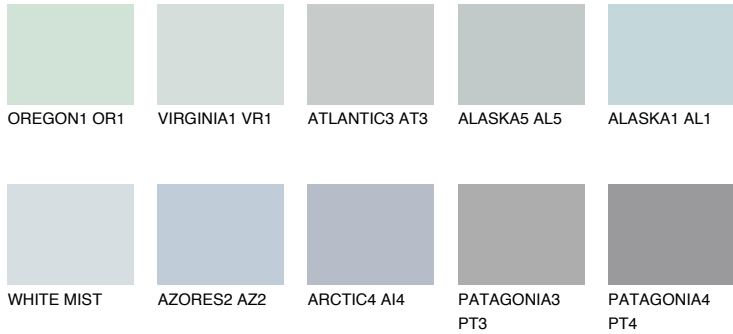

COLOUR DETAILS

ANTARCTICA2 AN2

71% TSR 64%

Matching colours

COLOURS

INTENSE

For more information on plasters and paints, go to www.ceresit.en

*The presented colours refer to plasters and paints offered by Ceresit. Due to the use of digital techniques, the presented colours might not represent the original ones, thus they cannot be considered as a reliable colour presentation. We recommend checking the authentic colour samples.