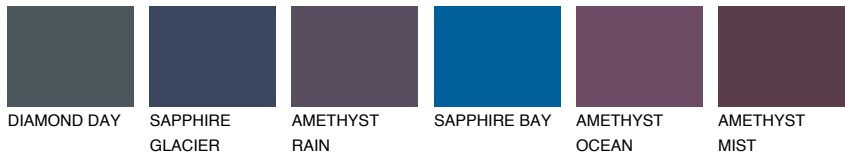

COLOUR DETAILS

ANTARCTICA2 AN2

71% TSR 64%

Matching colours

COLOURS

INTENSE

For more information on plasters and paints, go to www.ceresit.en

*The presented colours refer to plasters and paints offered by Ceresit. Due to the use of digital techniques, the presented colours might not represent the original ones, thus they cannot be considered as a reliable colour presentation. We recommend checking the authentic colour samples.