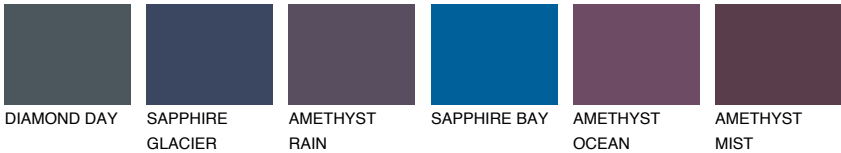

ANTARCTICA2 AN2

71% TSR 64%

Matching colours

COLOURS

INTENSE

For more information on plasters and paints, go to www.ceresit.en

*The presented colours refer to plasters and paints offered by Ceresit. Due to the use of digital techniques, the presented colours might not represent the original ones, thus they cannot be considered as a reliable colour presentation. We recommend checking the authentic colour samples.