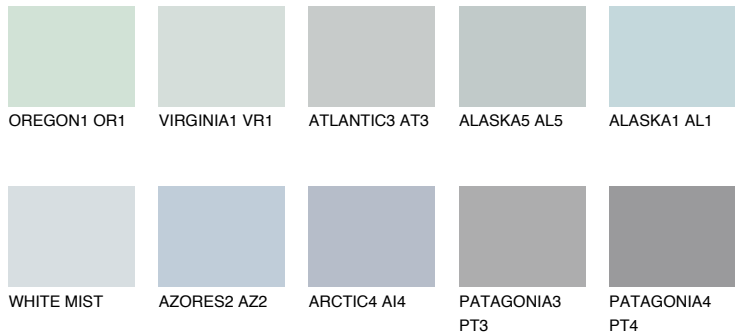

COLOUR DETAILS

ANTARCTICA2 AN2

71% TSR 64%

Matching colours

COLOURS

INTENSE

For more information on plasters and paints, go to www.ceresit.en

*The presented colours refer to plasters and paints offered by Ceresit. Due to the use of digital techniques, the presented colours might not represent the original ones, thus they cannot be considered as a reliable colour presentation. We recommend checking the authentic colour samples.