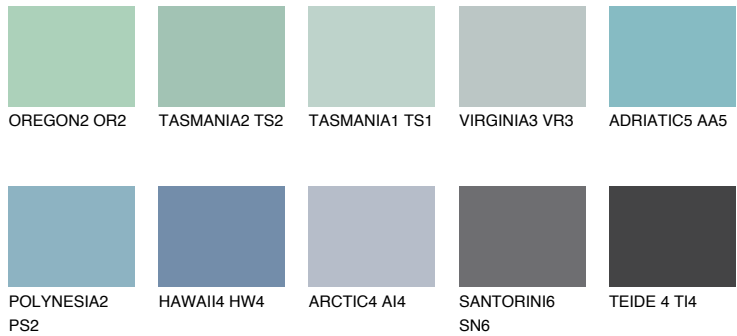

COLOUR DETAILS

TAHITI2 TH2

45% TSR 46%

Matching colours

COLOURS

INTENSE

For more information on plasters and paints, go to www.ceresit.en

*The presented colours refer to plasters and paints offered by Ceresit. Due to the use of digital techniques, the presented colours might not represent the original ones, thus they cannot be considered as a reliable colour presentation. We recommend checking the authentic colour samples.