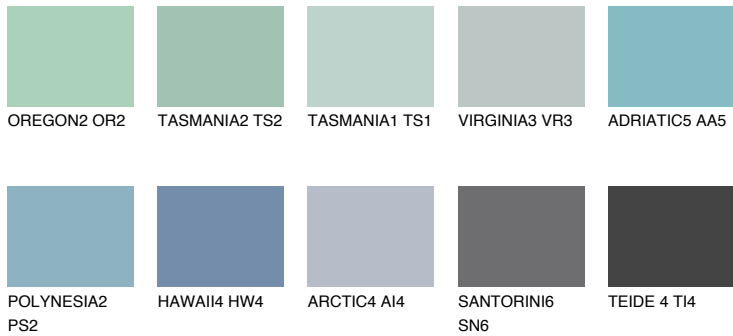

COLOUR DETAILS

TAHITI2 TH2

45% TSR 46%

Matching colours

COLOURS

INTENSE

For more information on plasters and paints, go to www.ceresit.en

*The presented colours refer to plasters and paints offered by Ceresit. Due to the use of digital techniques, the presented colours might not represent the original ones, thus they cannot be considered as a reliable colour presentation. We recommend checking the authentic colour samples.