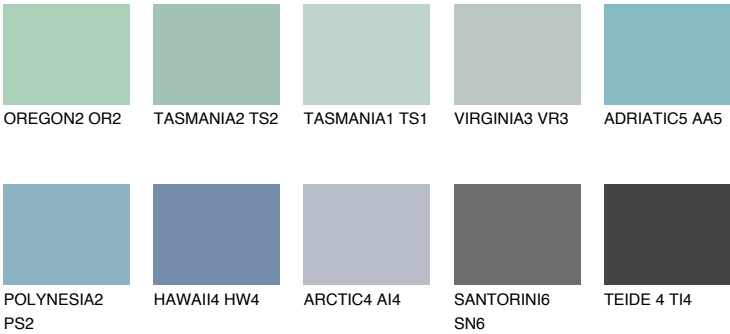

TAHITI2 TH2

45% TSR 46%

Matching colours

COLOURS

INTENSE

For more information on plasters and paints, go to www.ceresit.en

*The presented colours refer to plasters and paints offered by Ceresit. Due to the use of digital techniques, the presented colours might not represent the original ones, thus they cannot be considered as a reliable colour presentation. We recommend checking the authentic colour samples.