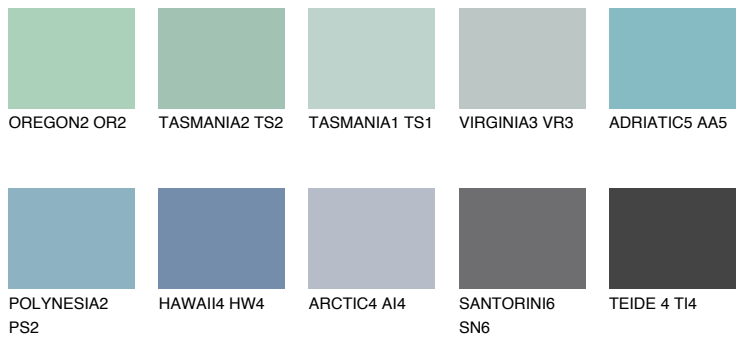

COLOUR DETAILS

TAHITI2 TH2

45% TSR 46%

Matching colours

COLOURS

INTENSE

For more information on plasters and paints, go to www.ceresit.en

*The presented colours refer to plasters and paints offered by Ceresit. Due to the use of digital techniques, the presented colours might not represent the original ones, thus they cannot be considered as a reliable colour presentation. We recommend checking the authentic colour samples.