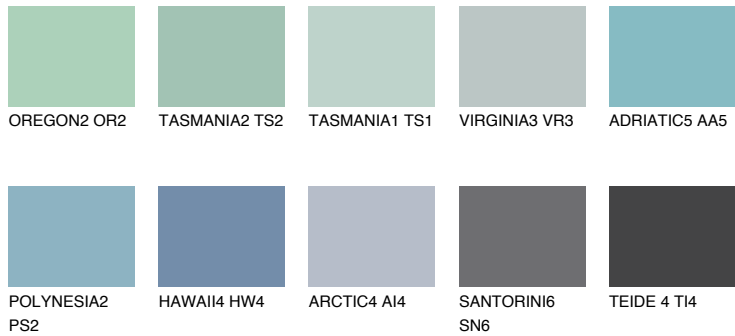

COLOUR DETAILS

TAHITI2 TH2

45% TSR 46%

Matching colours

COLOURS

INTENSE

For more information on plasters and paints, go to www.ceresit.en

*The presented colours refer to plasters and paints offered by Ceresit. Due to the use of digital techniques, the presented colours might not represent the original ones, thus they cannot be considered as a reliable colour presentation. We recommend checking the authentic colour samples.