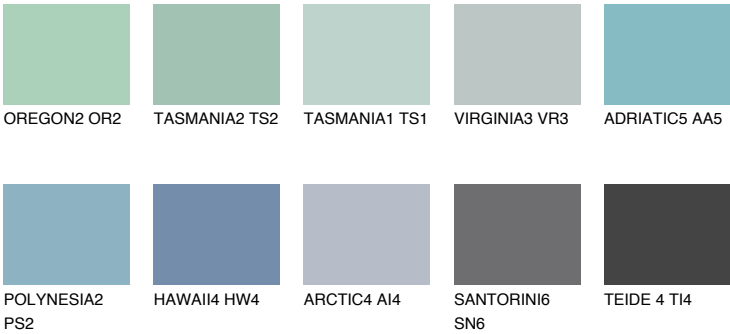

TAHITI2 TH2

45% **TSR** 46%

Matching colours

COLOURS

INTENSE

For more information on plasters and paints, go to www.ceresit.en

*The presented colours refer to plasters and paints offered by Ceresit. Due to the use of digital techniques, the presented colours might not represent the original ones, thus they cannot be considered as a reliable colour presentation. We recommend checking the authentic colour samples.