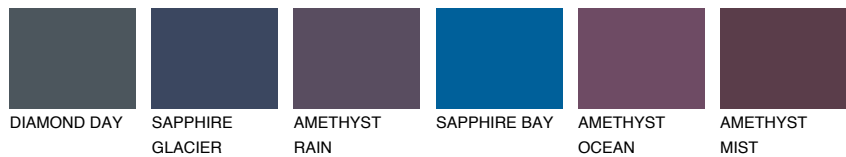

COLOUR DETAILS

TAHITI2 TH2

45% TSR 46%

Matching colours

COLOURS

INTENSE

For more information on plasters and paints, go to www.ceresit.en

*The presented colours refer to plasters and paints offered by Ceresit. Due to the use of digital techniques, the presented colours might not represent the original ones, thus they cannot be considered as a reliable colour presentation. We recommend checking the authentic colour samples.