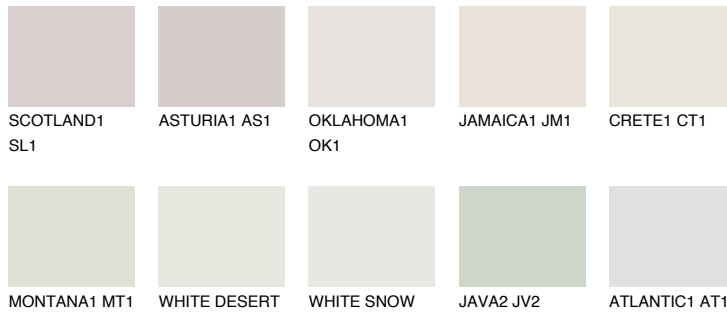

ANTARCTICA1 AN1

81% **TSR** 71%

Matching colours

COLOURS

INTENSE

For more information on plasters and paints, go to www.ceresit.en

*The presented colours refer to plasters and paints offered by Ceresit. Due to the use of digital techniques, the presented colours might not represent the original ones, thus they cannot be considered as a reliable colour presentation. We recommend checking the authentic colour samples.