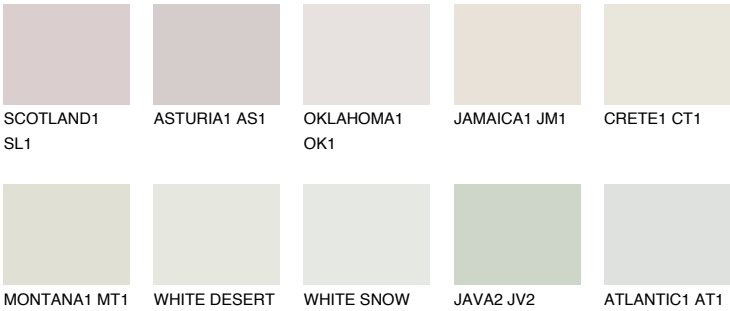

ANTARCTICA1 AN1

81% TSR 71%

Matching colours

COLOURS

INTENSE

For more information on plasters and paints, go to www.ceresit.en

*The presented colours refer to plasters and paints offered by Ceresit. Due to the use of digital techniques, the presented colours might not represent the original ones, thus they cannot be considered as a reliable colour presentation. We recommend checking the authentic colour samples.