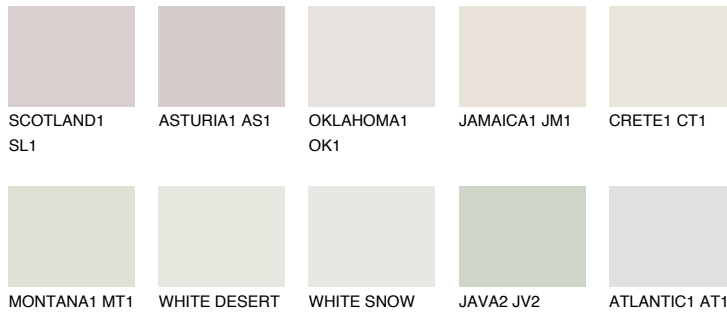

ANARCTICA1 AN1

81% **TSR** 71%

Matching colours

COLOURS

INTENSE

For more information on plasters and paints, go to www.ceresit.en

*The presented colours refer to plasters and paints offered by Ceresit. Due to the use of digital techniques, the presented colours might not represent the original ones, thus they cannot be considered as a reliable colour presentation. We recommend checking the authentic colour samples.