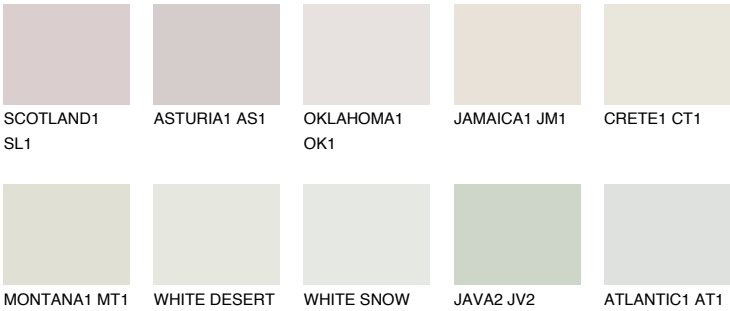

## ANTARCTICA1 AN1

81% **TSR** 71%

### Matching colours

#### COLOURS

#### INTENSE

For more information on plasters and paints, go to [www.ceresit.en](http://www.ceresit.en)

\*The presented colours refer to plasters and paints offered by Ceresit. Due to the use of digital techniques, the presented colours might not represent the original ones, thus they cannot be considered as a reliable colour presentation. We recommend checking the authentic colour samples.