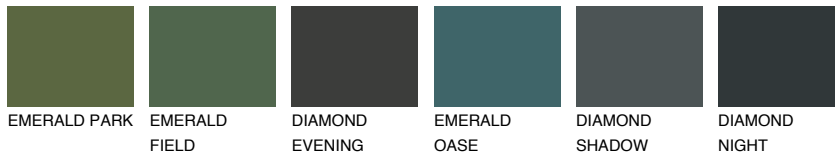

ANTARCTICA1 AN1

81% **TSR** 71%

Matching colours

COLOURS

INTENSE

For more information on plasters and paints, go to www.ceresit.en

*The presented colours refer to plasters and paints offered by Ceresit. Due to the use of digital techniques, the presented colours might not represent the original ones, thus they cannot be considered as a reliable colour presentation. We recommend checking the authentic colour samples.