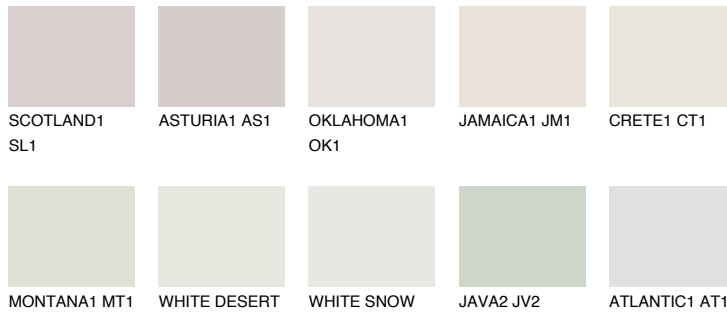

COLOUR DETAILS

ANTARCTICA1 AN1

81% **TSR** 71%

Matching colours

COLOURS

INTENSE

For more information on plasters and paints, go to www.ceresit.en

*The presented colours refer to plasters and paints offered by Ceresit. Due to the use of digital techniques, the presented colours might not represent the original ones, thus they cannot be considered as a reliable colour presentation. We recommend checking the authentic colour samples.