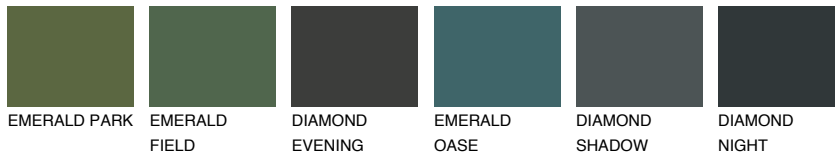

ANARCTICA1 AN1

81% **TSR** 71%

Matching colours

COLOURS

INTENSE

For more information on plasters and paints, go to www.ceresit.en

*The presented colours refer to plasters and paints offered by Ceresit. Due to the use of digital techniques, the presented colours might not represent the original ones, thus they cannot be considered as a reliable colour presentation. We recommend checking the authentic colour samples.