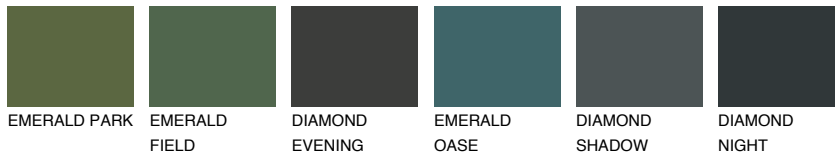

COLOUR DETAILS

ANTARCTICA1 AN1

81% **TSR** 71%

Matching colours

COLOURS

INTENSE

For more information on plasters and paints, go to www.ceresit.en

*The presented colours refer to plasters and paints offered by Ceresit. Due to the use of digital techniques, the presented colours might not represent the original ones, thus they cannot be considered as a reliable colour presentation. We recommend checking the authentic colour samples.