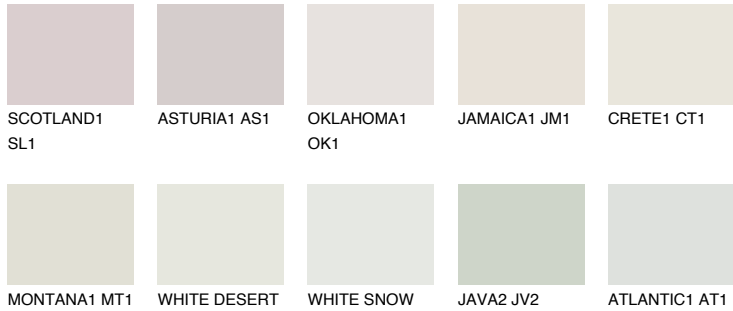

COLOUR DETAILS

ANTARCTICA1 AN1

81% **TSR** 71%

Matching colours

COLOURS

INTENSE

For more information on plasters and paints, go to www.ceresit.en

*The presented colours refer to plasters and paints offered by Ceresit. Due to the use of digital techniques, the presented colours might not represent the original ones, thus they cannot be considered as a reliable colour presentation. We recommend checking the authentic colour samples.