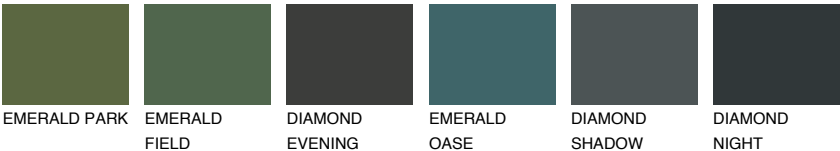

ANTARCTICA1 AN1

81% **TSR** 71%

Matching colours

COLOURS

INTENSE

For more information on plasters and paints, go to www.ceresit.en

*The presented colours refer to plasters and paints offered by Ceresit. Due to the use of digital techniques, the presented colours might not represent the original ones, thus they cannot be considered as a reliable colour presentation. We recommend checking the authentic colour samples.