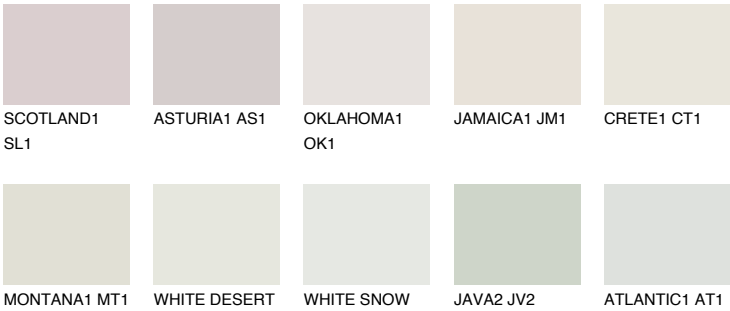

ANTARCTICA1 AN1

81% **TSR** 71%

Matching colours

COLOURS

INTENSE

For more information on plasters and paints, go to www.ceresit.en

*The presented colours refer to plasters and paints offered by Ceresit. Due to the use of digital techniques, the presented colours might not represent the original ones, thus they cannot be considered as a reliable colour presentation. We recommend checking the authentic colour samples.