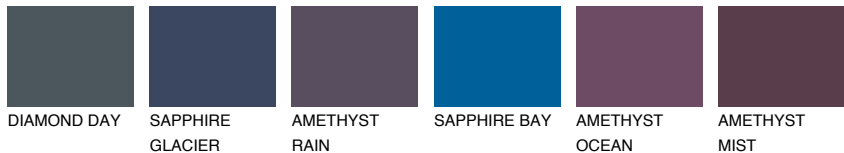

COLOUR DETAILS

LANZAROTE5 LN5

☀ 25% **TSR** 23%

Matching colours

COLOURS

INTENSE

For more information on plasters and paints, go to www.ceresit.en

*The presented colours refer to plasters and paints offered by Ceresit. Due to the use of digital techniques, the presented colours might not represent the original ones, thus they cannot be considered as a reliable colour presentation. We recommend checking the authentic colour samples.