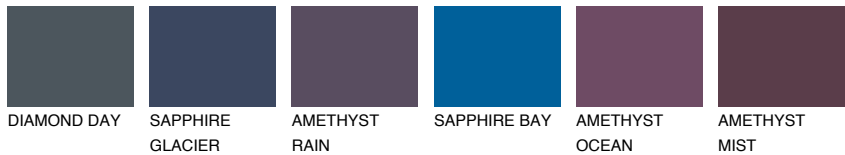

COLOUR DETAILS

LANZAROTE5 LN5

☀ 25% **TSR** 23%

Matching colours

COLOURS

INTENSE

For more information on plasters and paints, go to www.ceresit.en

*The presented colours refer to plasters and paints offered by Ceresit. Due to the use of digital techniques, the presented colours might not represent the original ones, thus they cannot be considered as a reliable colour presentation. We recommend checking the authentic colour samples.