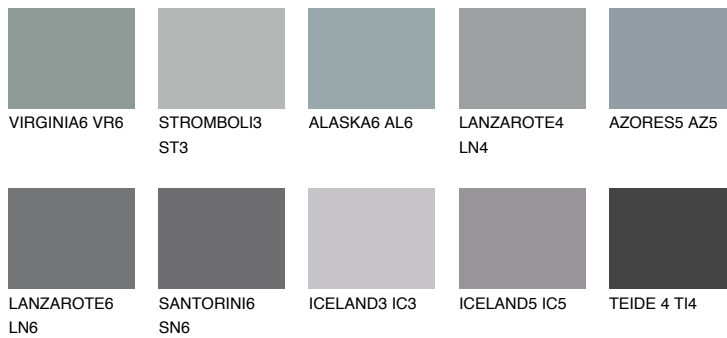

COLOUR DETAILS

LANZAROTE5 LN5

☀ 25% **TSR** 23%

Matching colours

COLOURS

INTENSE

For more information on plasters and paints, go to www.ceresit.en

*The presented colours refer to plasters and paints offered by Ceresit. Due to the use of digital techniques, the presented colours might not represent the original ones, thus they cannot be considered as a reliable colour presentation. We recommend checking the authentic colour samples.