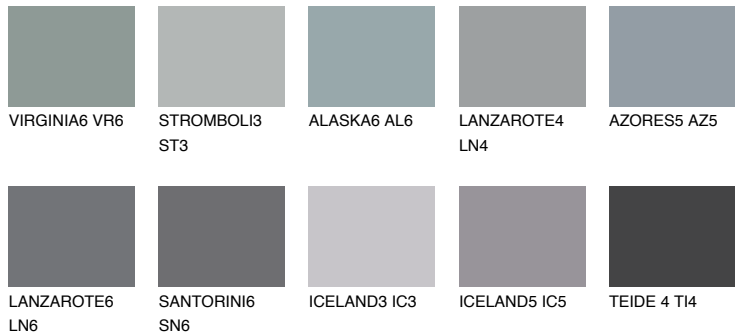

COLOUR DETAILS

LANZAROTE5 LN5

☀ 25% **TSR** 23%

Matching colours

COLOURS

INTENSE

For more information on plasters and paints, go to www.ceresit.en

*The presented colours refer to plasters and paints offered by Ceresit. Due to the use of digital techniques, the presented colours might not represent the original ones, thus they cannot be considered as a reliable colour presentation. We recommend checking the authentic colour samples.