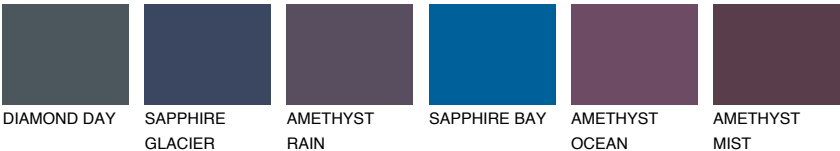

LANZAROTE5 LN5

☀ 25% **TSR** 23%

Matching colours

COLOURS

INTENSE

For more information on plasters and paints, go to www.ceresit.en

*The presented colours refer to plasters and paints offered by Ceresit. Due to the use of digital techniques, the presented colours might not represent the original ones, thus they cannot be considered as a reliable colour presentation. We recommend checking the authentic colour samples.