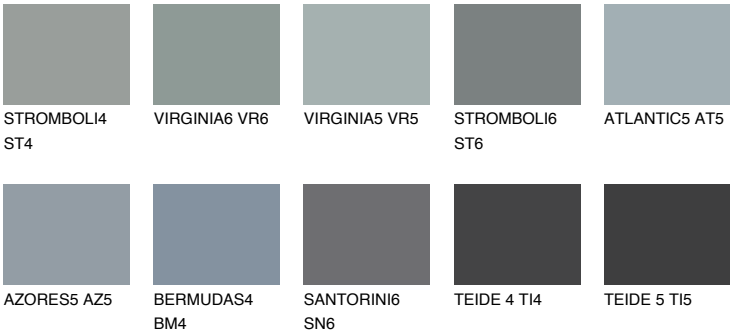

COLOUR DETAILS

LANZAROTE4 LN4

☀ 35% **TSR 32%**

Matching colours

COLOURS

INTENSE

For more information on plasters and paints, go to www.ceresit.en

*The presented colours refer to plasters and paints offered by Ceresit. Due to the use of digital techniques, the presented colours might not represent the original ones, thus they cannot be considered as a reliable colour presentation. We recommend checking the authentic colour samples.