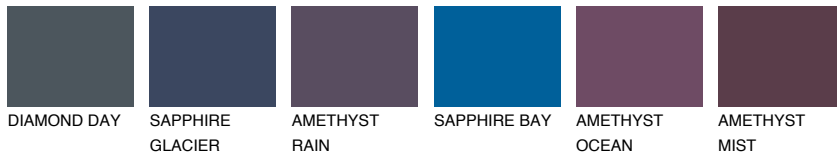

COLOUR DETAILS

LANZAROTE4 LN4

☀ 35%   **TSR 32%**

Matching colours

COLOURS

INTENSE

For more information on plasters and paints, go to www.ceresit.en

*The presented colours refer to plasters and paints offered by Ceresit. Due to the use of digital techniques, the presented colours might not represent the original ones, thus they cannot be considered as a reliable colour presentation. We recommend checking the authentic colour samples.