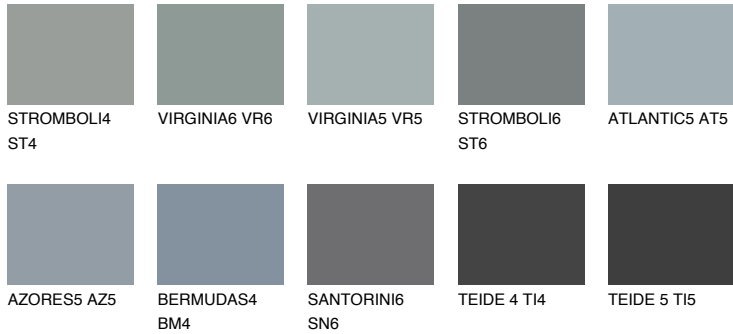

COLOUR DETAILS

LANZAROTE4 LN4

☀ 35% **TSR** 32%

Matching colours

COLOURS

INTENSE

For more information on plasters and paints, go to www.ceresit.en

*The presented colours refer to plasters and paints offered by Ceresit. Due to the use of digital techniques, the presented colours might not represent the original ones, thus they cannot be considered as a reliable colour presentation. We recommend checking the authentic colour samples.