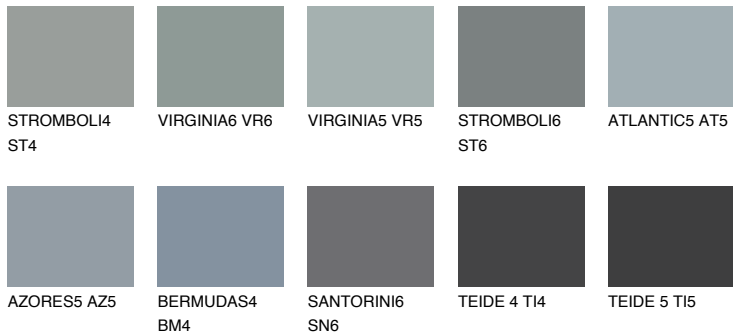

COLOUR DETAILS

LANZAROTE4 LN4

☀ 35% **TSR 32%**

Matching colours

COLOURS

INTENSE

For more information on plasters and paints, go to www.ceresit.en

*The presented colours refer to plasters and paints offered by Ceresit. Due to the use of digital techniques, the presented colours might not represent the original ones, thus they cannot be considered as a reliable colour presentation. We recommend checking the authentic colour samples.