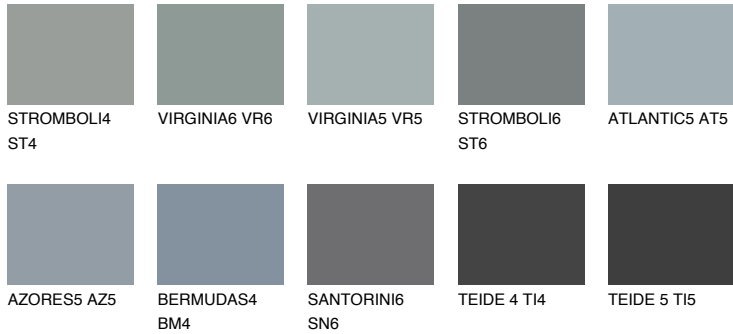

COLOUR DETAILS

LANZAROTE4 LN4

☀ 35% **TSR 32%**

Matching colours

COLOURS

INTENSE

For more information on plasters and paints, go to www.ceresit.en

*The presented colours refer to plasters and paints offered by Ceresit. Due to the use of digital techniques, the presented colours might not represent the original ones, thus they cannot be considered as a reliable colour presentation. We recommend checking the authentic colour samples.