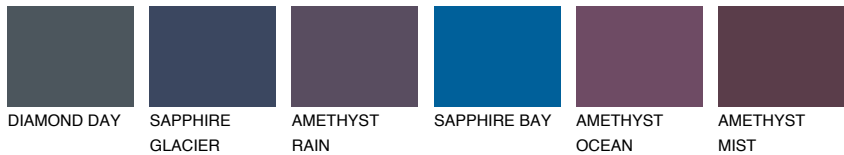

COLOUR DETAILS

LANZAROTE3 LN3

44% TSR 40%

Matching colours

COLOURS

INTENSE

For more information on plasters and paints, go to www.ceresit.en

*The presented colours refer to plasters and paints offered by Ceresit. Due to the use of digital techniques, the presented colours might not represent the original ones, thus they cannot be considered as a reliable colour presentation. We recommend checking the authentic colour samples.