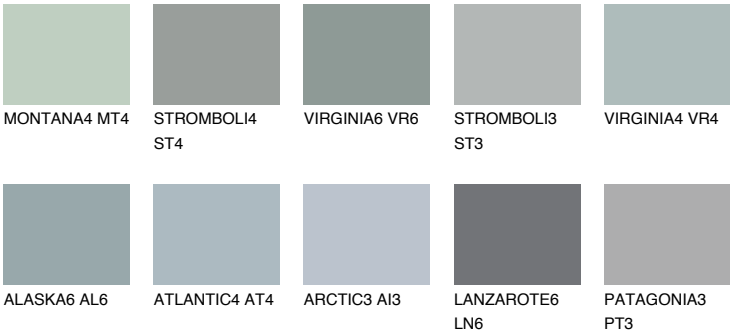

LANZAROTE3 LN3

44% TSR 40%

Matching colours

COLOURS

INTENSE

For more information on plasters and paints, go to www.ceresit.en

*The presented colours refer to plasters and paints offered by Ceresit. Due to the use of digital techniques, the presented colours might not represent the original ones, thus they cannot be considered as a reliable colour presentation. We recommend checking the authentic colour samples.