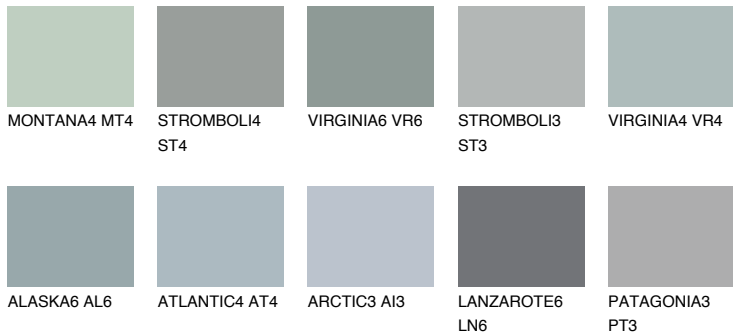

COLOUR DETAILS

LANZAROTE3 LN3

44% TSR 40%

Matching colours

COLOURS

INTENSE

For more information on plasters and paints, go to www.ceresit.en

*The presented colours refer to plasters and paints offered by Ceresit. Due to the use of digital techniques, the presented colours might not represent the original ones, thus they cannot be considered as a reliable colour presentation. We recommend checking the authentic colour samples.