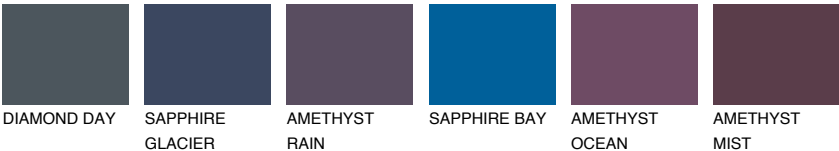

LANZAROTE3 LN3

44% TSR 40%

Matching colours

COLOURS

INTENSE

For more information on plasters and paints, go to www.ceresit.en

*The presented colours refer to plasters and paints offered by Ceresit. Due to the use of digital techniques, the presented colours might not represent the original ones, thus they cannot be considered as a reliable colour presentation. We recommend checking the authentic colour samples.