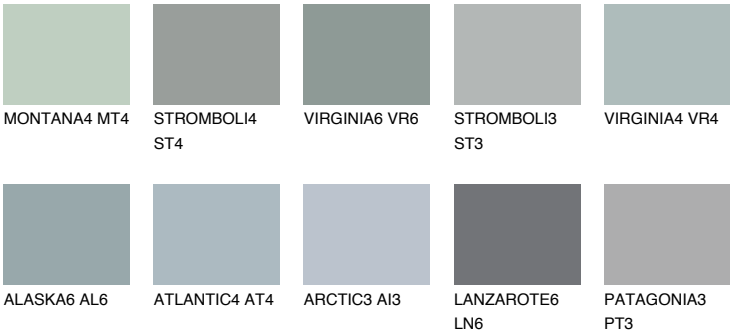

LANZAROTE3 LN3

44% **TSR** 40%

Matching colours

COLOURS

INTENSE

For more information on plasters and paints, go to www.ceresit.en

*The presented colours refer to plasters and paints offered by Ceresit. Due to the use of digital techniques, the presented colours might not represent the original ones, thus they cannot be considered as a reliable colour presentation. We recommend checking the authentic colour samples.