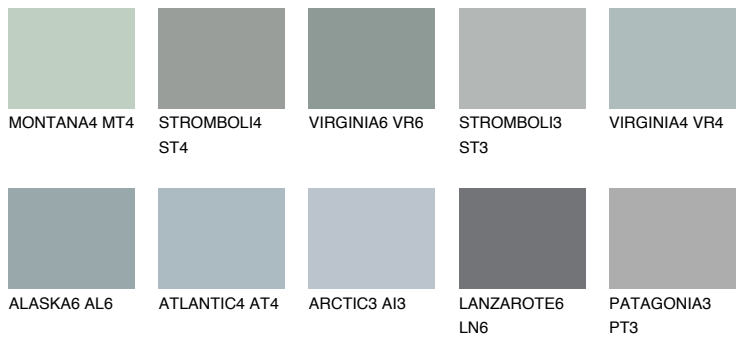

COLOUR DETAILS

LANZAROTE3 LN3

44% TSR 40%

Matching colours

COLOURS

INTENSE

For more information on plasters and paints, go to www.ceresit.en

*The presented colours refer to plasters and paints offered by Ceresit. Due to the use of digital techniques, the presented colours might not represent the original ones, thus they cannot be considered as a reliable colour presentation. We recommend checking the authentic colour samples.