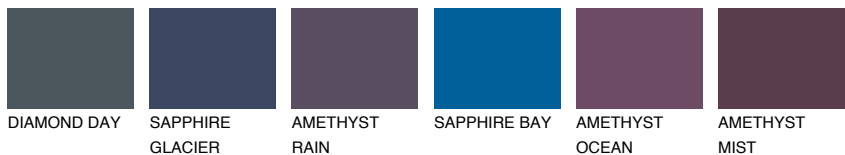

COLOUR DETAILS

LANZAROTE3 LN3

44% TSR 40%

Matching colours

COLOURS

INTENSE

For more information on plasters and paints, go to www.ceresit.en

*The presented colours refer to plasters and paints offered by Ceresit. Due to the use of digital techniques, the presented colours might not represent the original ones, thus they cannot be considered as a reliable colour presentation. We recommend checking the authentic colour samples.