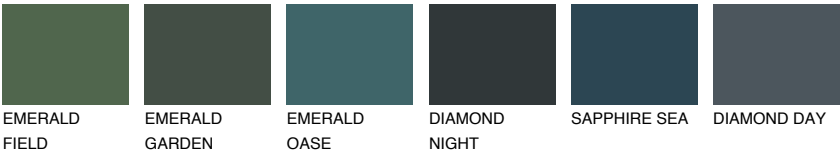

COLOUR DETAILS

LANZAROTE2 LN2

63% **TSR** 59%

Matching colours

COLOURS

INTENSE

For more information on plasters and paints, go to www.ceresit.en

*The presented colours refer to plasters and paints offered by Ceresit. Due to the use of digital techniques, the presented colours might not represent the original ones, thus they cannot be considered as a reliable colour presentation. We recommend checking the authentic colour samples.