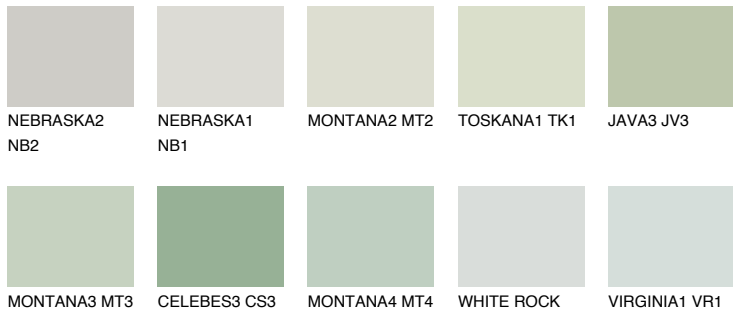

# COLOUR DETAILS

### Matching colours

#### COLOURS

#### INTENSE

For more information on plasters and paints, go to [www.ceresit.en](http://www.ceresit.en)

\*The presented colours refer to plasters and paints offered by Ceresit. Due to the use of digital techniques, the presented colours might not represent the original ones, thus they cannot be considered as a reliable colour presentation. We recommend checking the authentic colour samples.