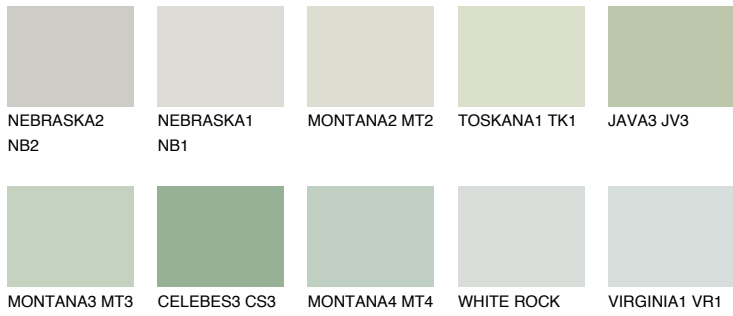

COLOUR DETAILS

LANSAROTE2 LN2

63% **TSR** 59%

Matching colours

COLOURS

INTENSE

For more information on plasters and paints, go to www.ceresit.en

*The presented colours refer to plasters and paints offered by Ceresit. Due to the use of digital techniques, the presented colours might not represent the original ones, thus they cannot be considered as a reliable colour presentation. We recommend checking the authentic colour samples.