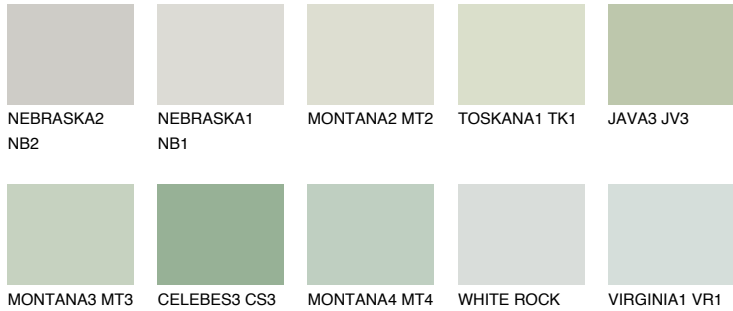

COLOUR DETAILS

LANZAROTE2 LN2

63% **TSR** 59%

Matching colours

COLOURS

INTENSE

For more information on plasters and paints, go to www.ceresit.en

*The presented colours refer to plasters and paints offered by Ceresit. Due to the use of digital techniques, the presented colours might not represent the original ones, thus they cannot be considered as a reliable colour presentation. We recommend checking the authentic colour samples.