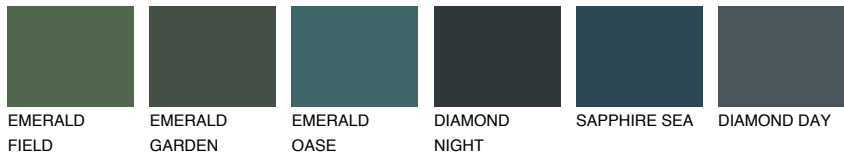

COLOUR DETAILS

LANZAROTE2 LN2

63% **TSR** 59%

Matching colours

COLOURS

INTENSE

For more information on plasters and paints, go to www.ceresit.en

*The presented colours refer to plasters and paints offered by Ceresit. Due to the use of digital techniques, the presented colours might not represent the original ones, thus they cannot be considered as a reliable colour presentation. We recommend checking the authentic colour samples.