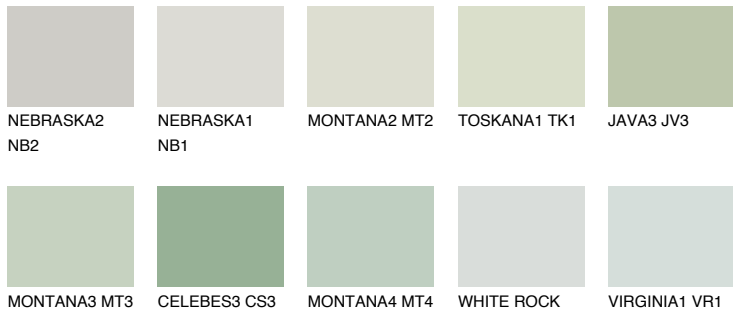

COLOUR DETAILS

LANZAROTE2 LN2

63% **TSR** 59%

Matching colours

COLOURS

INTENSE

For more information on plasters and paints, go to www.ceresit.en

*The presented colours refer to plasters and paints offered by Ceresit. Due to the use of digital techniques, the presented colours might not represent the original ones, thus they cannot be considered as a reliable colour presentation. We recommend checking the authentic colour samples.