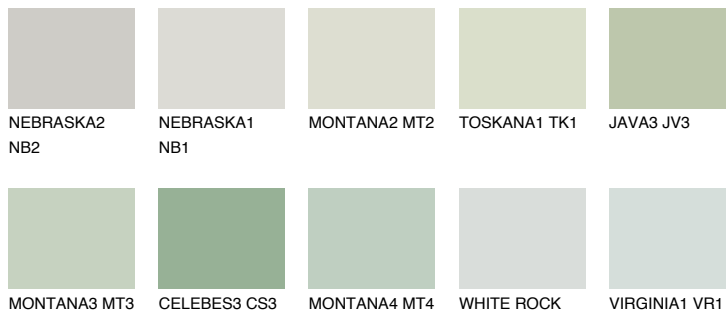

COLOUR DETAILS

LANZAROTE2 LN2

63% **TSR** 59%

Matching colours

COLOURS

INTENSE

For more information on plasters and paints, go to www.ceresit.en

*The presented colours refer to plasters and paints offered by Ceresit. Due to the use of digital techniques, the presented colours might not represent the original ones, thus they cannot be considered as a reliable colour presentation. We recommend checking the authentic colour samples.