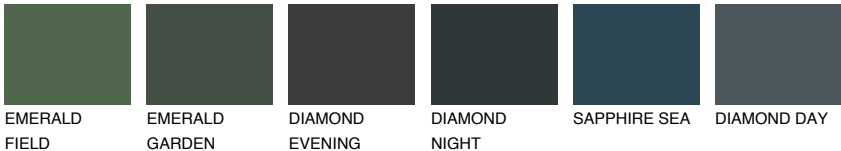

COLOUR DETAILS

LANZAROTE1 LN1

75% TSR 73%

Matching colours

COLOURS

INTENSE

For more information on plasters and paints, go to www.ceresit.en

*The presented colours refer to plasters and paints offered by Ceresit. Due to the use of digital techniques, the presented colours might not represent the original ones, thus they cannot be considered as a reliable colour presentation. We recommend checking the authentic colour samples.