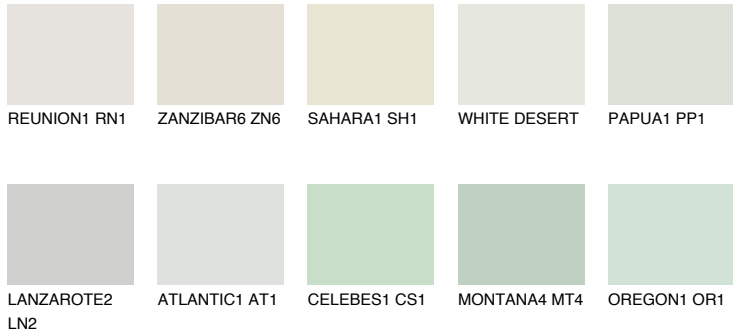

COLOUR DETAILS

LANZAROTE1 LN1

75% TSR 73%

Matching colours

COLOURS

INTENSE

For more information on plasters and paints, go to www.ceresit.en

*The presented colours refer to plasters and paints offered by Ceresit. Due to the use of digital techniques, the presented colours might not represent the original ones, thus they cannot be considered as a reliable colour presentation. We recommend checking the authentic colour samples.