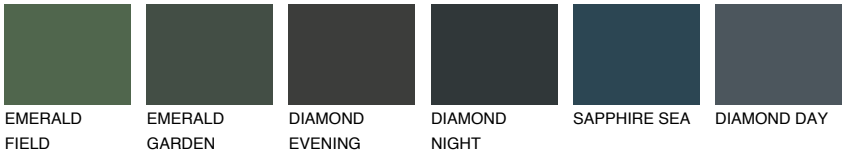

COLOUR DETAILS

LANZAROTE1 LN1

75% TSR 73%

Matching colours

COLOURS

INTENSE

For more information on plasters and paints, go to www.ceresit.en

*The presented colours refer to plasters and paints offered by Ceresit. Due to the use of digital techniques, the presented colours might not represent the original ones, thus they cannot be considered as a reliable colour presentation. We recommend checking the authentic colour samples.