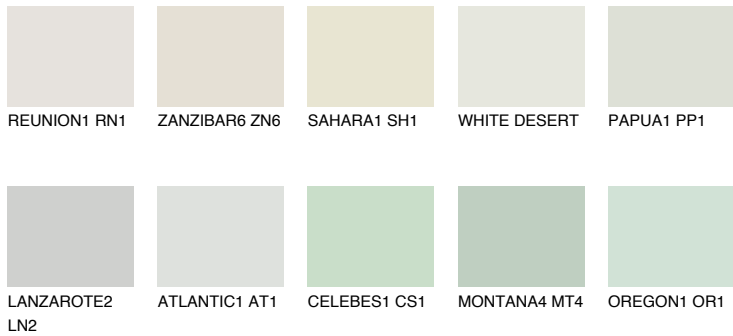

# COLOUR DETAILS

### Matching colours

#### COLOURS

#### INTENSE

For more information on plasters and paints, go to [www.ceresit.en](http://www.ceresit.en)

\*The presented colours refer to plasters and paints offered by Ceresit. Due to the use of digital techniques, the presented colours might not represent the original ones, thus they cannot be considered as a reliable colour presentation. We recommend checking the authentic colour samples.