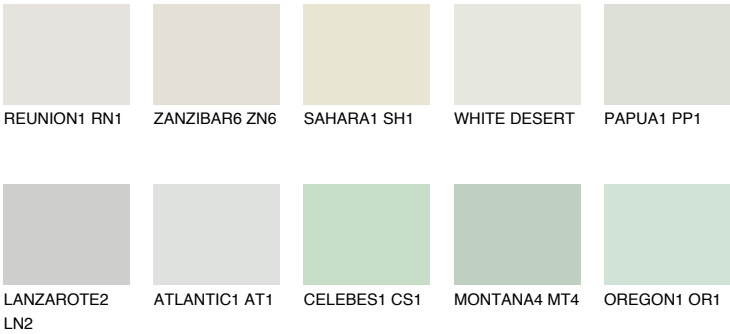

COLOUR DETAILS

LANZAROTE1 LN1

75% TSR 73%

Matching colours

COLOURS

INTENSE

For more information on plasters and paints, go to www.ceresit.en

*The presented colours refer to plasters and paints offered by Ceresit. Due to the use of digital techniques, the presented colours might not represent the original ones, thus they cannot be considered as a reliable colour presentation. We recommend checking the authentic colour samples.